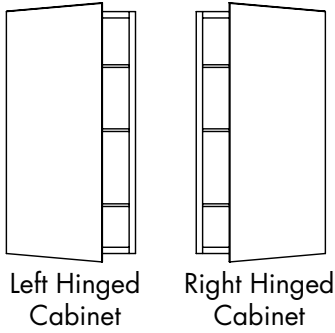

30" MEDICINE CABINETS - 4" DEPTH

15" W x 30" H x 4" D (RO: 14 1/4" X 29 3/8")

	Black	White	Satin
Flat	1530-4-BL-F-O-O-O	1530-4-WH-F-O-O-O	1530-4-SF-F-O-O-O
Bevel	1530-4-BL-B-O-O-O	1530-4-WH-B-O-O-O	1530-4-SF-B-O-O-O
Flat Arch Right	1530-4-BL-F-A-R-O	1530-4-WH-F-A-R-O	1530-4-SF-F-A-R-O
Flat Arch Left	1530-4-BL-F-A-L-O	1530-4-WH-F-A-L-O	1530-4-SF-F-A-L-O
Bevel Arch Right	1530-4-BL-B-A-R-O	1530-4-WH-B-A-R-O	1530-4-SF-B-A-R-O
Bevel Arch Left	1530-4-BL-B-A-L-O	1530-4-WH-B-A-L-O	1530-4-SF-B-A-L-O

19" W x 30" H x 4" D (RO: 18 1/4" X 29 3/8")

	Black	White	Satin
Flat	1930-4-BL-F-O-O-O	1930-4-WH-F-O-O-O	1930-4-SF-F-O-O-O
Bevel	1930-4-BL-B-O-O-O	1930-4-WH-B-O-O-O	1930-4-SF-B-O-O-O
Flat Arch Right	1930-4-BL-F-A-R-O	1930-4-WH-F-A-R-O	1930-4-SF-F-A-R-O
Flat Arch Left	1930-4-BL-F-A-L-O	1930-4-WH-F-A-L-O	1930-4-SF-F-A-L-O
Bevel Arch Right	1930-4-BL-B-A-R-O	1930-4-WH-B-A-R-O	1930-4-SF-B-A-R-O
Bevel Arch Left	1930-4-BL-B-A-L-O	1930-4-WH-B-A-L-O	1930-4-SF-B-A-L-O

23" W x 30" H x 4" D (RO: 22 1/4" X 29 3/8")

	Black	White	Satin
Flat	2330-4-BL-F-O-O-O	2330-4-WH-F-O-O-O	2330-4-SF-F-O-O-O
Bevel	2330-4-BL-B-O-O-O	2330-4-WH-B-O-O-O	2330-4-SF-B-O-O-O
Flat Arch Right	2330-4-BL-F-A-R-O	2330-4-WH-F-A-R-O	2330-4-SF-F-A-R-O
Flat Arch Left	2330-4-BL-F-A-L-O	2330-4-WH-F-A-L-O	2330-4-SF-F-A-L-O
Bevel Arch Right	2330-4-BL-B-A-R-O	2330-4-WH-B-A-R-O	2330-4-SF-B-A-R-O
Bevel Arch Left	2330-4-BL-B-A-L-O	2330-4-WH-B-A-L-O	2330-4-SF-B-A-L-O

30" MEDICINE CABINETS - 6" DEPTH

15" W x 30" H x 6" D (RO: 14 1/4" X 29 3/8")

	Black	White	Satin
Flat	1530-6-BL-F-O-O-O	1530-6-WH-F-O-O-O	1530-6-SF-F-O-O-O
Bevel	1530-6-BL-B-O-O-O	1530-6-WH-B-O-O-O	1530-6-SF-B-O-O-O
Flat Arch Right	1530-6-BL-F-A-R-O	1530-6-WH-F-A-R-O	1530-6-SF-F-A-R-O
Flat Arch Left	1530-6-BL-F-A-L-O	1530-6-WH-F-A-L-O	1530-6-SF-F-A-L-O
Bevel Arch Right	1530-6-BL-B-A-R-O	1530-6-WH-B-A-R-O	1530-6-SF-B-A-R-O
Bevel Arch Left	1530-6-BL-B-A-L-O	1530-6-WH-B-A-L-O	1530-6-SF-B-A-L-O

19" W x 30" H x 6" D (RO: 18 1/4" X 29 3/8")

	Black	White	Satin
Flat	1930-6-BL-F-O-O-O	1930-6-WH-F-O-O-O	1930-6-SF-F-O-O-O
Bevel	1930-6-BL-B-O-O-O	1930-6-WH-B-O-O-O	1930-6-SF-B-O-O-O
Flat Arch Right	1930-6-BL-F-A-R-O	1930-6-WH-F-A-R-O	1930-6-SF-F-A-R-O
Flat Arch Left	1930-6-BL-F-A-L-O	1930-6-WH-F-A-L-O	1930-6-SF-F-A-L-O
Bevel Arch Right	1930-6-BL-B-A-R-O	1930-6-WH-B-A-R-O	1930-6-SF-B-A-R-O
Bevel Arch Left	1930-6-BL-B-A-L-O	1930-6-WH-B-A-L-O	1930-6-SF-B-A-L-O

23" W x 30" H x 6" D (RO: 22 1/4" X 29 3/8")