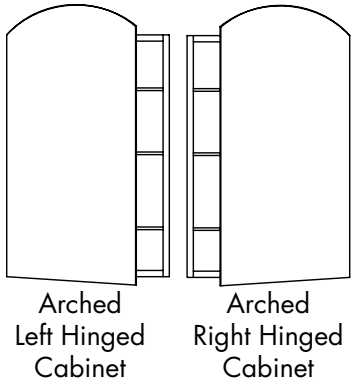

30" MEDICINE CABINETS - 4" DEPTH

15" W x 30" H x 4" D (RO: 14 1/4" X 29 3/8")

	Black	White	Satin
Flat	1530-4-BL-F-O-O-O	1530-4-WH-F-O-O-O	1530-4-SF-F-O-O-O
Bevel	1530-4-BL-B-O-O-O	1530-4-WH-B-O-O-O	1530-4-SF-B-O-O-O
Flat Arch Right	1530-4-BL-F-A-R-O	1530-4-WH-F-A-R-O	1530-4-SF-F-A-R-O
Flat Arch Left	1530-4-BL-F-A-L-O	1530-4-WH-F-A-L-O	1530-4-SF-F-A-L-O
Bevel Arch Right	1530-4-BL-B-A-R-O	1530-4-WH-B-A-R-O	1530-4-SF-B-A-R-O
Bevel Arch Left	1530-4-BL-B-A-L-O	1530-4-WH-B-A-L-O	1530-4-SF-B-A-L-O

19" W x 30" H x 4" D (RO: 18 1/4" X 29 3/8")

	Black	White	Satin
Flat	1930-4-BL-F-O-O-O	1930-4-WH-F-O-O-O	1930-4-SF-F-O-O-O
Bevel	1930-4-BL-B-O-O-O	1930-4-WH-B-O-O-O	1930-4-SF-B-O-O-O
Flat Arch Right	1930-4-BL-F-A-R-O	1930-4-WH-F-A-R-O	1930-4-SF-F-A-R-O
Flat Arch Left	1930-4-BL-F-A-L-O	1930-4-WH-F-A-L-O	1930-4-SF-F-A-L-O
Bevel Arch Right	1930-4-BL-B-A-R-O	1930-4-WH-B-A-R-O	1930-4-SF-B-A-R-O
Bevel Arch Left	1930-4-BL-B-A-L-O	1930-4-WH-B-A-L-O	1930-4-SF-B-A-L-O

23" W x 30" H x 4" D (RO: 22 1/4" X 29 3/8")

	Black	White	Satin
Flat	2330-4-BL-F-O-O-O	2330-4-WH-F-O-O-O	2330-4-SF-F-O-O-O
Bevel	2330-4-BL-B-O-O-O	2330-4-WH-B-O-O-O	2330-4-SF-B-O-O-O
Flat Arch Right	2330-4-BL-F-A-R-O	2330-4-WH-F-A-R-O	2330-4-SF-F-A-R-O
Flat Arch Left	2330-4-BL-F-A-L-O	2330-4-WH-F-A-L-O	2330-4-SF-F-A-L-O
Bevel Arch Right	2330-4-BL-B-A-R-O	2330-4-WH-B-A-R-O	2330-4-SF-B-A-R-O
Bevel Arch Left	2330-4-BL-B-A-L-O	2330-4-WH-B-A-L-O	2330-4-SF-B-A-L-O

30" MEDICINE CABINETS - 6" DEPTH

15" W x 30" H x 6" D (RO: 14 1/4" X 29 3/8")

	Black	White	Satin
Flat	1530-6-BL-F-O-O-O	1530-6-WH-F-O-O-O	1530-6-SF-F-O-O-O
Bevel	1530-6-BL-B-O-O-O	1530-6-WH-B-O-O-O	1530-6-SF-B-O-O-O
Flat Arch Right	1530-6-BL-F-A-R-O	1530-6-WH-F-A-R-O	1530-6-SF-F-A-R-O
Flat Arch Left	1530-6-BL-F-A-L-O	1530-6-WH-F-A-L-O	1530-6-SF-F-A-L-O
Bevel Arch Right	1530-6-BL-B-A-R-O	1530-6-WH-B-A-R-O	1530-6-SF-B-A-R-O
Bevel Arch Left	1530-6-BL-B-A-L-O	1530-6-WH-B-A-L-O	1530-6-SF-B-A-L-O

19" W x 30" H x 6" D (RO: 18 1/4" X 29 3/8")

	Black	White	Satin
Flat	1930-6-BL-F-O-O-O	1930-6-WH-F-O-O-O	1930-6-SF-F-O-O-O
Bevel	1930-6-BL-B-O-O-O	1930-6-WH-B-O-O-O	1930-6-SF-B-O-O-O
Flat Arch Right	1930-6-BL-F-A-R-O	1930-6-WH-F-A-R-O	1930-6-SF-F-A-R-O
Flat Arch Left	1930-6-BL-F-A-L-O	1930-6-WH-F-A-L-O	1930-6-SF-F-A-L-O
Bevel Arch Right	1930-6-BL-B-A-R-O	1930-6-WH-B-A-R-O	1930-6-SF-B-A-R-O
Bevel Arch Left	1930-6-BL-B-A-L-O	1930-6-WH-B-A-L-O	1930-6-SF-B-A-L-O

23" W x 30" H x 6" D (RO: 22 1/4" X 29 3/8")