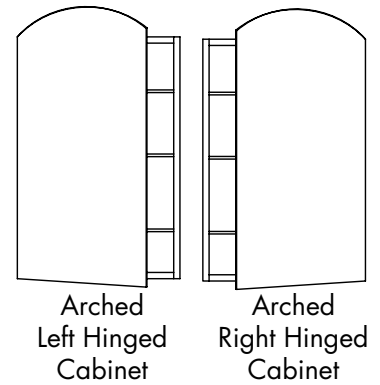

19" W x 40" H x 4" D (RO: 18 1/4" x 39 3/8")

	Black	White	Satin
Flat	1940-4-BL-F-O-O-O	1940-4-WH-F-O-O-O	1940-4-SF-F-O-O-O
Bevel	1940-4-BL-B-O-O-O	1940-4-WH-B-O-O-O	1940-4-SF-B-O-O-O
Flat Arch Right	1940-4-BL-F-A-R-O	1940-4-WH-F-A-R-O	1940-4-SF-F-A-R-O
Flat Arch Left	1940-4-BL-F-A-L-O	1940-4-WH-F-A-L-O	1940-4-SF-F-A-L-O
Bevel Arch Right	1940-4-BL-B-A-R-O	1940-4-WH-B-A-R-O	1940-4-SF-B-A-R-O
Bevel Arch Left	1940-4-BL-B-A-L-O	1940-4-WH-B-A-L-O	1940-4-SF-B-A-L-O

23" W x 40" H x 4" D (RO: 22 1/4" x 39 3/8")

	Black	White	Satin
Flat	2340-4-BL-F-O-O-O	2340-4-WH-F-O-O-O	2340-4-SF-F-O-O-O
Bevel	2340-4-BL-B-O-O-O	2340-4-WH-B-O-O-O	2340-4-SF-B-O-O-O
Flat Arch Right	2340-4-BL-F-A-R-O	2340-4-WH-F-A-R-O	2340-4-SF-F-A-R-O
Flat Arch Left	2340-4-BL-F-A-L-O	2340-4-WH-F-A-L-O	2340-4-SF-F-A-L-O
Bevel Arch Right	2340-4-BL-B-A-R-O	2340-4-WH-B-A-R-O	2340-4-SF-B-A-R-O
Bevel Arch Left	2340-4-BL-B-A-L-O	2340-4-WH-B-A-L-O	2340-4-SF-B-A-L-O

40" MEDICINE CABINETS - 6" DEPTH

15" W x 40" H x 6" D (RO: 14 1/4" x 39 3/8")

	Black	White	Satin
Flat	1540-6-BL-F-O-O-O	1540-6-WH-F-O-O-O	1540-6-SF-F-O-O-O
Bevel	1540-6-BL-B-O-O-O	1540-6-WH-B-O-O-O	1540-6-SF-B-O-O-O
Flat Arch Right	1540-6-BL-F-A-R-O	1540-6-WH-F-A-R-O	1540-6-SF-F-A-R-O
Flat Arch Left	1540-6-BL-F-A-L-O	1540-6-WH-F-A-L-O	1540-6-SF-F-A-L-O
Bevel Arch Right	1540-6-BL-B-A-R-O	1540-6-WH-B-A-R-O	1540-6-SF-B-A-R-O
Bevel Arch Left	1540-6-BL-B-A-L-O	1540-6-WH-B-A-L-O	1540-6-SF-B-A-L-O

19" W x 40" H x 6" D (RO: 18 1/4" x 39 3/8")

	Black	White	Satin
Flat	1940-6-BL-F-O-O-O	1940-6-WH-F-O-O-O	1940-6-SF-F-O-O-O
Bevel	1940-6-BL-B-O-O-O	1940-6-WH-B-O-O-O	1940-6-SF-B-O-O-O
Flat Arch Right	1940-6-BL-F-A-R-O	1940-6-WH-F-A-R-O	1940-6-SF-F-A-R-O
Flat Arch Left	1940-6-BL-F-A-L-O	1940-6-WH-F-A-L-O	1940-6-SF-F-A-L-O
Bevel Arch Right	1940-6-BL-B-A-R-O	1940-6-WH-B-A-R-O	1940-6-SF-B-A-R-O
Bevel Arch Left	1940-6-BL-B-A-L-O	1940-6-WH-B-A-L-O	1940-6-SF-B-A-L-O

23" W x 40" H x 6" D (RO: 22 1/4" x 39 3/8")

	Black	White	Satin
Flat	2340-6-BL-F-O-O-O	2340-6-WH-F-O-O-O	2340-6-SF-F-O-O-O
Bevel	2340-6-BL-B-O-O-O	2340-6-WH-B-O-O-O	2340-6-SF-B-O-O-O
Flat Arch Right	2340-6-BL-F-A-R-O	2340-6-WH-F-A-R-O	2340-6-SF-F-A-R-O
Flat Arch Left	2340-6-BL-F-A-L-O	2340-6-WH-F-A-L-O	2340-6-SF-F-A-L-O
Bevel Arch Right	2340-6-BL-B-A-R-O	2340-6-WH-B-A-R-O	2340-6-SF-B-A-R-O
Bevel Arch Left	2340-6-BL-B-A-L-O	2340-6-WH-B-A-L-O	2340-6-SF-B-A-L-O