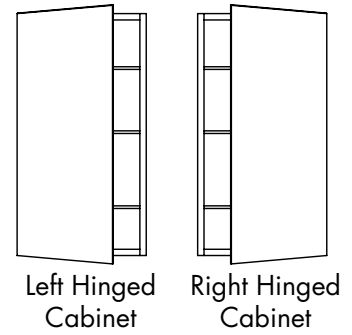

19" W x 40" H x 4" D (RO: 18 1/4" x 39 3/8")

	Black	White	Satin
Flat	1940-4-BL-F-O-O-O	1940-4-WH-F-O-O-O	1940-4-SF-F-O-O-O
Bevel	1940-4-BL-B-O-O-O	1940-4-WH-B-O-O-O	1940-4-SF-B-O-O-O
Flat Arch Right	1940-4-BL-F-A-R-O	1940-4-WH-F-A-R-O	1940-4-SF-F-A-R-O
Flat Arch Left	1940-4-BL-F-A-L-O	1940-4-WH-F-A-L-O	1940-4-SF-F-A-L-O
Bevel Arch Right	1940-4-BL-B-A-R-O	1940-4-WH-B-A-R-O	1940-4-SF-B-A-R-O
Bevel Arch Left	1940-4-BL-B-A-L-O	1940-4-WH-B-A-L-O	1940-4-SF-B-A-L-O

23" W x 40" H x 4" D (RO: 22 1/4" x 39 3/8")

	Black	White	Satin
Flat	2340-4-BL-F-O-O-O	2340-4-WH-F-O-O-O	2340-4-SF-F-O-O-O
Bevel	2340-4-BL-B-O-O-O	2340-4-WH-B-O-O-O	2340-4-SF-B-O-O-O
Flat Arch Right	2340-4-BL-F-A-R-O	2340-4-WH-F-A-R-O	2340-4-SF-F-A-R-O
Flat Arch Left	2340-4-BL-F-A-L-O	2340-4-WH-F-A-L-O	2340-4-SF-F-A-L-O
Bevel Arch Right	2340-4-BL-B-A-R-O	2340-4-WH-B-A-R-O	2340-4-SF-B-A-R-O
Bevel Arch Left	2340-4-BL-B-A-L-O	2340-4-WH-B-A-L-O	2340-4-SF-B-A-L-O

40" MEDICINE CABINETS - 6" DEPTH

15" W x 40" H x 6" D (RO: 14 1/4" x 39 3/8")

	Black	White	Satin
Flat	1540-6-BL-F-O-O-O	1540-6-WH-F-O-O-O	1540-6-SF-F-O-O-O
Bevel	1540-6-BL-B-O-O-O	1540-6-WH-B-O-O-O	1540-6-SF-B-O-O-O
Flat Arch Right	1540-6-BL-F-A-R-O	1540-6-WH-F-A-R-O	1540-6-SF-F-A-R-O
Flat Arch Left	1540-6-BL-F-A-L-O	1540-6-WH-F-A-L-O	1540-6-SF-F-A-L-O
Bevel Arch Right	1540-6-BL-B-A-R-O	1540-6-WH-B-A-R-O	1540-6-SF-B-A-R-O
Bevel Arch Left	1540-6-BL-B-A-L-O	1540-6-WH-B-A-L-O	1540-6-SF-B-A-L-O

19" W x 40" H x 6" D (RO: 18 1/4" x 39 3/8")

	Black	White	Satin
Flat	1940-6-BL-F-O-O-O	1940-6-WH-F-O-O-O	1940-6-SF-F-O-O-O
Bevel	1940-6-BL-B-O-O-O	1940-6-WH-B-O-O-O	1940-6-SF-B-O-O-O
Flat Arch Right	1940-6-BL-F-A-R-O	1940-6-WH-F-A-R-O	1940-6-SF-F-A-R-O
Flat Arch Left	1940-6-BL-F-A-L-O	1940-6-WH-F-A-L-O	1940-6-SF-F-A-L-O
Bevel Arch Right	1940-6-BL-B-A-R-O	1940-6-WH-B-A-R-O	1940-6-SF-B-A-R-O
Bevel Arch Left	1940-6-BL-B-A-L-O	1940-6-WH-B-A-L-O	1940-6-SF-B-A-L-O

23" W x 40" H x 6" D (RO: 22 1/4" x 39 3/8")

	Black	White	Satin
Flat	2340-6-BL-F-O-O-O	2340-6-WH-F-O-O-O	2340-6-SF-F-O-O-O
Bevel	2340-6-BL-B-O-O-O	2340-6-WH-B-O-O-O	2340-6-SF-B-O-O-O
Flat Arch Right	2340-6-BL-F-A-R-O	2340-6-WH-F-A-R-O	2340-6-SF-F-A-R-O
Flat Arch Left	2340-6-BL-F-A-L-O	2340-6-WH-F-A-L-O	2340-6-SF-F-A-L-O
Bevel Arch Right	2340-6-BL-B-A-R-O	2340-6-WH-B-A-R-O	2340-6-SF-B-A-R-O
Bevel Arch Left	2340-6-BL-B-A-L-O	2340-6-WH-B-A-L-O	2340-6-SF-B-A-L-O