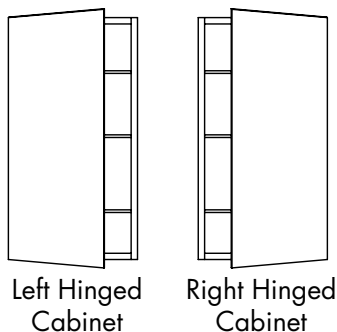

MEDICINE CABINETS

PRODUCT FEATURES

- **Installer friendly**
- **Finish:** Black, White or Satin anodized aluminum standard. Custom colors available.
- **Heights:** 24", 30", and 40". Custom sizes available.
- **Widths:** 15", 19", and 23" as indicated on price pages. Custom sizes available.
- **Depths:** 4" and 6" as indicated on pricing pages.
- **Hinges:** Effortless snap on adjustable Blum hinges. Door opening 170°, or 130° with limit clips
- **Mounting:** Surface mount, semi-recessed, or recessed. Mirror side kits available.
- **Mirror:** Frameless mirror inside and out; Flat or Beveled, Rectangular or Arched
- **Shelves:** Adjustable 5/16" clear glass
- **Electric:** Electric models are UL approved and include two electrical outlets, and a heated, anti-fog door mirror
- **Immediate delivery** on standard sizes
- Limited warranty
- Patent pending

PART NUMBER DETAILS

1530 - 4 - BL - F - A - R - O

Width

Height

Depth:
4 = 4"
6 = 6"

Finish:
BL = Black
WH = White
SF = Satin

Mirror Edges:
B = Bevel
F = Flat

Arch:
A = Arched
O = Straight

Hinge Location:
R = Right
L = Left
O = Universal

Electric:
E = Electric
O = Non-Electric

30" MEDICINE CABINETS - 4" DEPTH

15" W x 30" H x 4" D (RO: 14 1/4" X 29 3/8")

	Black	White	Satin
Flat	1530-4-BL-F-O-O-O	1530-4-WH-F-O-O-O	1530-4-SF-F-O-O-O
Bevel	1530-4-BL-B-O-O-O	1530-4-WH-B-O-O-O	1530-4-SF-B-O-O-O
Flat Arch Right	1530-4-BL-F-A-R-O	1530-4-WH-F-A-R-O	1530-4-SF-F-A-R-O
Flat Arch Left	1530-4-BL-F-A-L-O	1530-4-WH-F-A-L-O	1530-4-SF-F-A-L-O
Bevel Arch Right	1530-4-BL-B-A-R-O	1530-4-WH-B-A-R-O	1530-4-SF-B-A-R-O
Bevel Arch Left	1530-4-BL-B-A-L-O	1530-4-WH-B-A-L-O	1530-4-SF-B-A-L-O