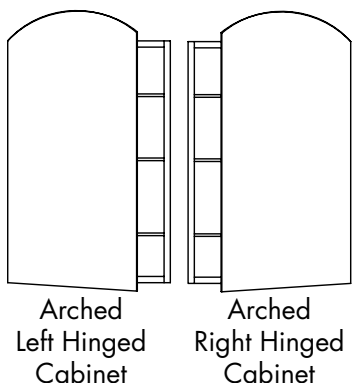

MEDICINE CABINETS

PRODUCT FEATURES

- **Installer friendly**
- **Finish:** Black, White or Satin anodized aluminum standard. Custom colors available.
- **Heights:** 24", 30", and 40". Custom sizes available.
- **Widths:** 15", 19", and 23" as indicated on price pages. Custom sizes available.
- **Depths:** 4" and 6" as indicated on pricing pages.
- **Hinges:** Effortless snap on adjustable Blum hinges. Door opening 170°, or 130° with limit clips
- **Mounting:** Surface mount, semi-recessed, or recessed. Mirror side kits available.
- **Mirror:** Frameless mirror inside and out; Flat or Beveled, Rectangular or Arched
- **Shelves:** Adjustable 5/16" clear glass
- **Electric:** Electric models are UL approved and include two electrical outlets, and a heated, anti-fog door mirror
- **Immediate delivery** on standard sizes
- Limited warranty
- Patent pending

PART NUMBER DETAILS

1530 - 4 - BL - F - A - R - O

Width

Height

Depth:
4 = 4"
6 = 6"

Finish:
BL = Black
WH = White
SF = Satin

Mirror Edges:
B = Bevel
F = Flat

Arch:
A = Arched
O = Straight

Hinge Location:
R = Right
L = Left
O = Universal

Electric:
E = Electric
O = Non-Electric

30" MEDICINE CABINETS - 4" DEPTH

15" W x 30" H x 4" D (RO: 14 1/4" X 29 3/8")

	Black	White	Satin
Flat	1530-4-BL-F-O-O-O	1530-4-WH-F-O-O-O	1530-4-SF-F-O-O-O
Bevel	1530-4-BL-B-O-O-O	1530-4-WH-B-O-O-O	1530-4-SF-B-O-O-O
Flat Arch Right	1530-4-BL-F-A-R-O	1530-4-WH-F-A-R-O	1530-4-SF-F-A-R-O
Flat Arch Left	1530-4-BL-F-A-L-O	1530-4-WH-F-A-L-O	1530-4-SF-F-A-L-O
Bevel Arch Right	1530-4-BL-B-A-R-O	1530-4-WH-B-A-R-O	1530-4-SF-B-A-R-O
Bevel Arch Left	1530-4-BL-B-A-L-O	1530-4-WH-B-A-L-O	1530-4-SF-B-A-L-O