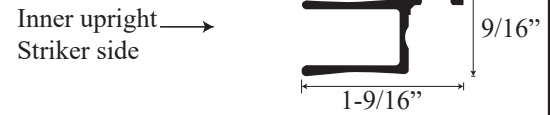

L 70 - Lucette Framed Hinged Door

Top View