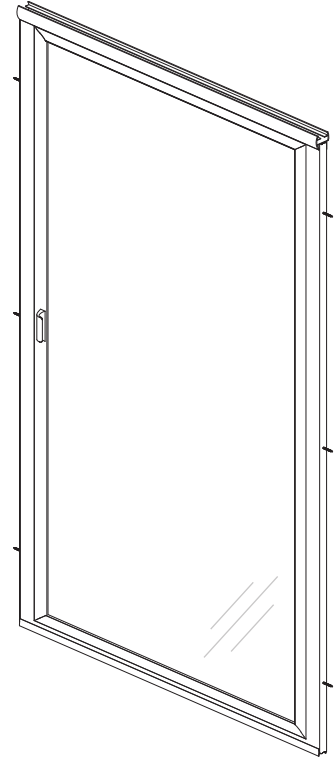

L 70 - Lucette Framed Hinged Door

Features:

- Choice of 5/32" clear or spraylite/obscure glass, fully glazed and framed for this model.
- Built-in aluminum drip pan with vinyl or vinyl deflector.
- Magnetic striker allows superior performance with water leakage.
- Fillers available for wall or base outages greater than 1/4".
- Can be installed to hinge from left or right, though best to specify hinge location when ordering.
- Continuous piano hinges for door swing.
- Round and flat header option available.

Configurations:

- Consists of single door panel

Glass coating option:

- Diamon-Fusion treatment helps protect the build up of soap scum and hard water deposits and reduces cleaning time by 50%. Simply wipe down with a washcloth or squeegee after showering.

Codes/Standards

Tempered Glass
ANSI Z97.1
16 CFR 1201

• Material

High polished anodized aluminum.

• Colors

Available in Polished Chrome, Satin Nickel, Gold, Painted colors.

• Century Bathworks 3 year Limited Warranty

See website or call for detailed information.

• Specifications

Model Number: L-70
Door Type: Single door
Opening Style: Hinged
Opening widths: 20 1/2"- 32 1/2"
Door widths: 18 3/4"- 31 1/2"
Walk through: 18"- 30 3/4", depending on opening
Glass thickness: 5/32"
Assembly: Read installation guide
Country of origin: United States of America