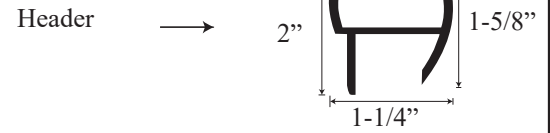

L 70 - Lucette Framed Hinged Door

Top View