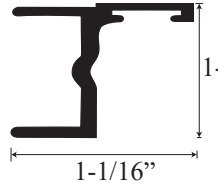

L 36 - Lucette Framed Bifold Door

Features:

- Cornice header standard for all models.
- Ideal for smaller bathrooms: folds into shower area.
- Choice of 5/32" clear or spraylite/obscure glass, fully glazed and framed for this model.
- Magnetic striker allows superior performance with water leakage.
- Fillers available for wall or base outages greater than 3/16".
- Can be installed to fold in or out of shower area, though best to specify hinge location when ordering.

See website or call for detailed information.

• Specifications

| | |
|--------------------|--|
| Model Number: | L-36 |
| Door Type: | Twin door |
| Opening Style: | Folding |
| Opening widths: | 20"-34" |
| Walk through: | 16 1/4"- 30 1/4", depending on opening |
| Glass thickness: | 5/32" |
| Assembly: | Read installation guide |
| Country of origin: | United States of America |

L 36 - Lucette Framed Bifold Door

Top View

Wall channel upright

Magnetic striker upright

Section or Side view

Glass door hinge

Threshold

Glass door frame