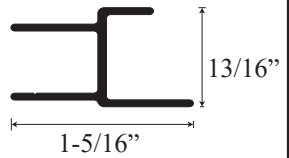

L 36 - Lucette Framed Bifold Door

Features:

- Cornice header standard for all models.
- Ideal for smaller bathrooms: folds into shower area.
- Choice of 5/32" clear or spraylite/obscure glass, fully glazed and framed for this model.
- Magnetic striker allows superior performance with water leakage.
- Fillers available for wall or base outages greater than 3/16".
- Can be installed to fold in or out of shower area, though best to specify hinge location when ordering.

See website or call for detailed information.

• Specifications

| | |
|--------------------|--|
| Model Number: | L-36 |
| Door Type: | Twin door |
| Opening Style: | Folding |
| Opening widths: | 20"-34" |
| Walk through: | 16 1/4"- 30 1/4", depending on opening |
| Glass thickness: | 5/32" |
| Assembly: | Read installation guide |
| Country of origin: | United States of America |

L 36 - Lucette Framed Bifold Door

Top View

Wall channel upright

Magnetic striker upright

Section or Side view

Glass door hinge

Threshold

Glass door frame