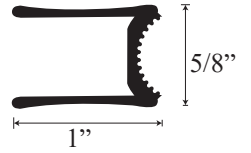

L 36 - Lucette Framed Bifold Door

Features:

- Cornice header standard for all models.
- Ideal for smaller bathrooms: folds into shower area.
- Choice of 5/32" clear or spraylite/obscure glass, fully glazed and framed for this model.
- Magnetic striker allows superior performance with water leakage.
- Fillers available for wall or base outages greater than 3/16".
- Can be installed to fold in or out of shower area, though best to specify hinge location when ordering.

See website or call for detailed information.

• Specifications

| | |
|--------------------|--|
| Model Number: | L-36 |
| Door Type: | Twin door |
| Opening Style: | Folding |
| Opening widths: | 20"-34" |
| Walk through: | 16 1/4"- 30 1/4", depending on opening |
| Glass thickness: | 5/32" |
| Assembly: | Read installation guide |
| Country of origin: | United States of America |

L 36 - Lucette Framed Bifold Door

Top View

Wall channel upright

Magnetic striker upright

Section or Side view

Glass door hinge

Threshold

Glass door frame