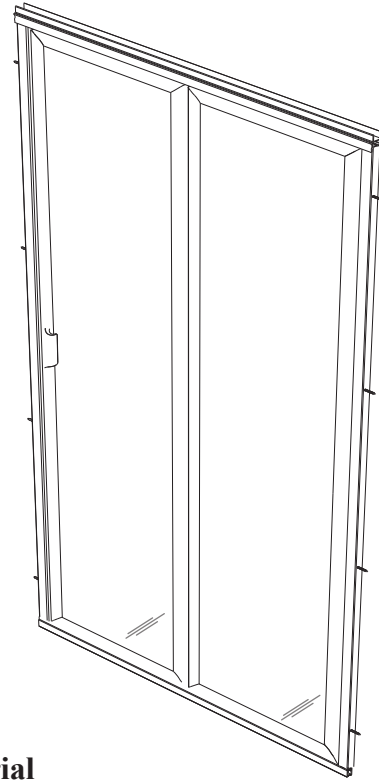

L 36 - Lucette Framed Bifold Door

Features:

- Cornice header standard for all models.
- Ideal for smaller bathrooms: folds into shower area.
- Choice of 5/32" clear or spraylite/obscure glass, fully glazed and framed for this model.
- Magnetic striker allows superior performance with water leakage.
- Fillers available for wall or base outages greater than 3/16".
- Can be installed to fold in or out of shower area, though best to specify hinge location when ordering.

Configurations:

- Consists of twin door panels.

Glass coating option:

- Diamon-Fusion treatment helps protect the build up of soap scum and hard water deposits and reduces cleaning time by 50%. Simply wipe down with a washcloth or squeegee after showering.

Codes/Standards

Tempered Glass
ANSI Z97.1
16 CFR 1201

• Material

High polished silver anodized aluminum.

• Colors

Available in Polished Chrome, Satin Nickel, Gold, Painted colors.

• Century Bathworks 3 year Limited Warranty

See website or call for detailed information.

• Specifications

Model Number:	L-36
Door Type:	Twin door
Opening Style:	Folding
Opening widths:	20"-34"
Walk through:	16 1/4"- 30 1/4", depending on opening
Glass thickness:	5/32"
Assembly:	Read installation guide
Country of origin:	United States of America