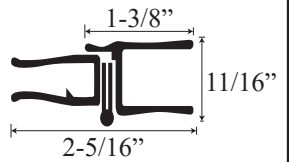

L 36 - Lucette Framed Bifold Door

Features:

- Cornice header standard for all models.
- Ideal for smaller bathrooms: folds into shower area.
- Choice of 5/32" clear or spraylite/obscure glass, fully glazed and framed for this model.
- Magnetic striker allows superior performance with water leakage.
- Fillers available for wall or base outages greater than 3/16".
- Can be installed to fold in or out of shower area, though best to specify hinge location when ordering.

See website or call for detailed information.

• Specifications

| | |
|--------------------|--|
| Model Number: | L-36 |
| Door Type: | Twin door |
| Opening Style: | Folding |
| Opening widths: | 20"-34" |
| Walk through: | 16 1/4"- 30 1/4", depending on opening |
| Glass thickness: | 5/32" |
| Assembly: | Read installation guide |
| Country of origin: | United States of America |

L 36 - Lucette Framed Bifold Door

Top View

Wall channel upright

Magnetic striker upright

Section or Side view

Glass door hinge

Threshold

Glass door frame