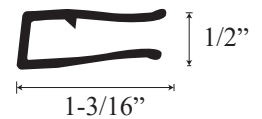

L 36 - Lucette Framed Bifold Door

Features:

- Cornice header standard for all models.
- Ideal for smaller bathrooms: folds into shower area.
- Choice of 5/32" clear or spraylite/obscure glass, fully glazed and framed for this model.
- Magnetic striker allows superior performance with water leakage.
- Fillers available for wall or base outages greater than 3/16".
- Can be installed to fold in or out of shower area, though best to specify hinge location when ordering.

See website or call for detailed information.

• Specifications

| | |
|--------------------|--|
| Model Number: | L-36 |
| Door Type: | Twin door |
| Opening Style: | Folding |
| Opening widths: | 20"-34" |
| Walk through: | 16 1/4"- 30 1/4", depending on opening |
| Glass thickness: | 5/32" |
| Assembly: | Read installation guide |
| Country of origin: | United States of America |

L 36 - Lucette Framed Bifold Door

Top View

Wall channel upright

Magnetic striker upright

Section or Side view

Glass door hinge

Threshold

Glass door frame