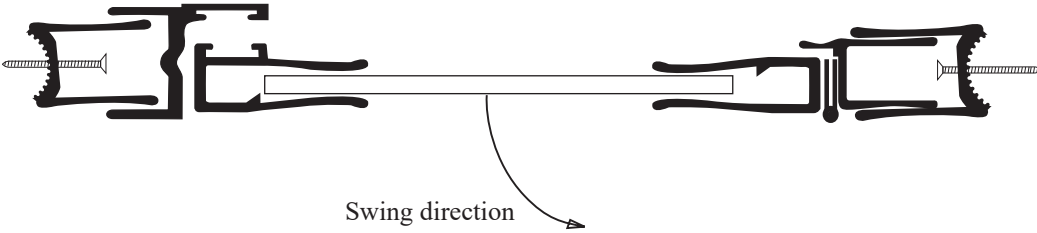

L 36 - Lucette Framed Bifold Door

Top View

Wall channel upright

Magnetic striker upright

Section or Side view