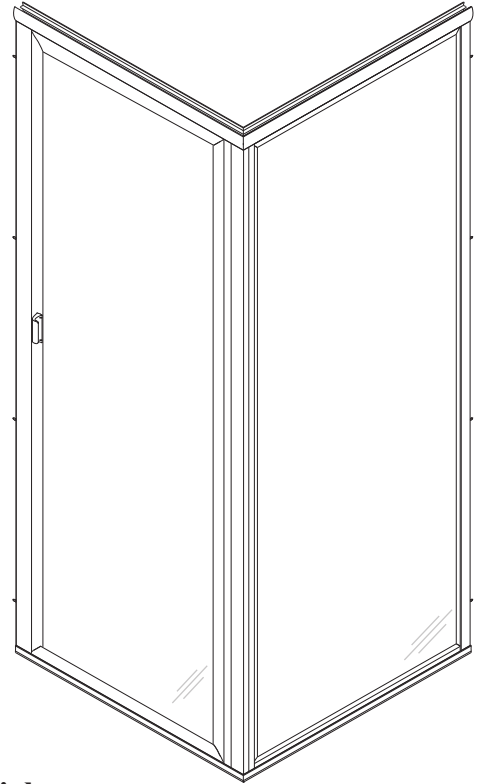

L 1630 - Framed Hinged Door

Features:

- Choice of 5/32" clear or spraylite/obscure glass fully, glazed and framed for this model.
- Built-in aluminum drip pan with vinyl or vinyl deflector.
- Magnetic striker allows superior performance with water leakage.
- Fillers available for wall or base outages greater than 1/4".
- Can be installed to hinge from left or right, though best to specify hinge location when ordering.
- Continuous piano hinges for door swing.
- Round and flat header option available.

Configurations:

- Consists of single door with one return panel.

Glass coating option:

- Diamon-Fusion treatment helps protect the build up of soap scum and hard water deposits and reduces cleaning time by 50%. Simply wipe down with a washcloth or squeegee after showering.

Codes/Standards

Tempered Glass
ANSI Z97.1
16 CFR 1201

• Material

High polished anodized aluminum.

• Colors

Available in Polished Chrome, Satin Nickel, Gold, Painted colors.

• Century Bathworks 3 year Limited Warranty

See website or call for detailed information.

• Specifications

Model Number:	L-1630
Door Type:	Single door with one return panel
Opening Style:	Hinged
Opening widths:	4 1/2" - 45"
Door sizes:	18 3/4" - 31 1/2"
Walk through:	18 1/4" - 31", depending on opening
Glass thickness:	5/32"
Assembly:	Read installation guide
Country of origin:	United States of America