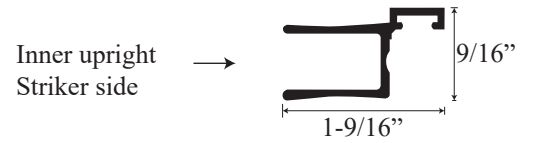

L 1629 - Lucette Framed French Door

Top View