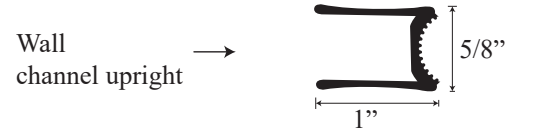

L 1629 - Lucette Framed French Door

Top View