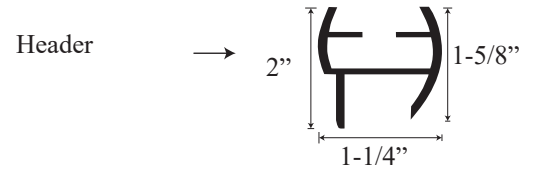

L 1629 - Lucette Framed French Door

Top View