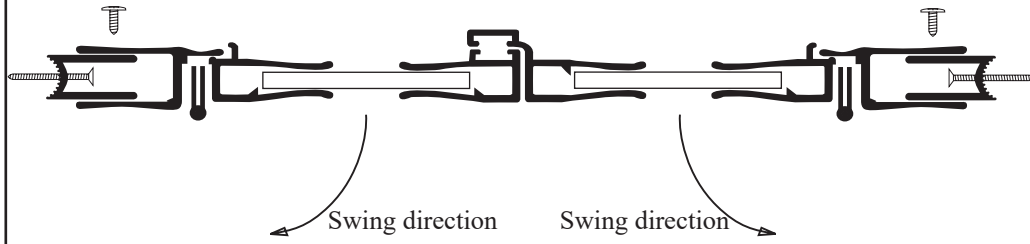

L 1629 - Lucette Framed French Door

Top View