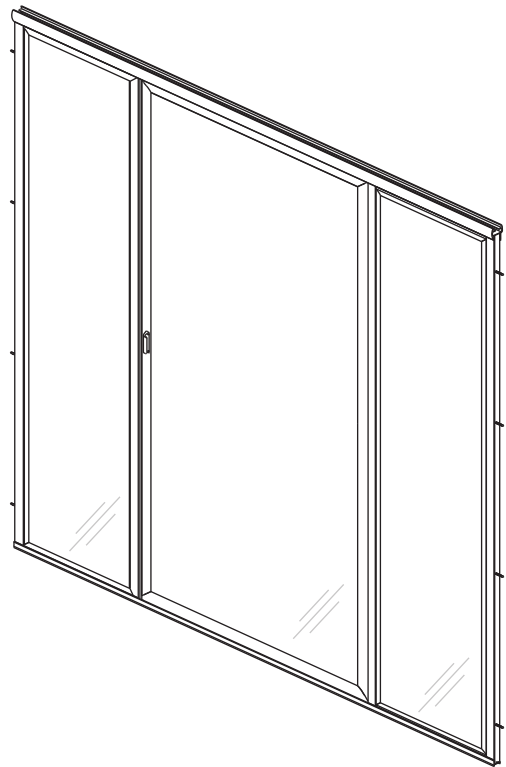

L 1628 - Lucette Framed Hinged Door

Features:

- Grills can be built into the door of any unit.
- Choice of 5/32" clear or spraylite/obscure glass fully, glazed and framed for this model.
- Built-in aluminum drip pan with vinyl or vinyl deflector.
- Magnetic striker allows superior performance with water leakage.
- Fillers available for wall or base outages greater than 1/4".
- Can be installed to hinge from left or right, though best to specify hinge location when ordering.
- Continuous piano hinges for door swing.
- Round and flat header option available.

Configurations:

- Consists of single door panel and two sidelight panel;

Glass coating option:

- Diamon-Fusion treatment helps protect the build up of soap scum and hard water deposits and reduces cleaning time by 50%. Simply wipe down with a washcloth or squeegee after showering.

Codes/Standards

Tempered Glass
ANSI Z97.1
16 CFR 1201

• Material

High polished anodized aluminum.

• Colors

Available in Polished Chrome, Satin Nickel, Gold, Painted colors.

• Century Bathworks 3 year Limited Warranty

See website or call for detailed information.

• Specifications

Model Number:	L-1628
Door Type:	Single door with two sidelight panel
Opening Style:	Hinged
Opening widths:	28"- 60"
Door sizes:	18 3/4"- 31 1/2"
Walk through:	18 1/4"- 31", depending on opening
Glass thickness:	5/32"
Assembly:	Read installation guide
Country of origin:	United States of America