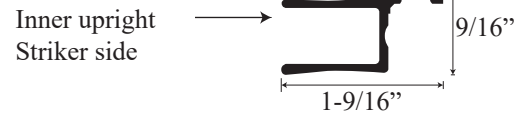

L 1627 - Lucette Framed Hinged Door

Top View