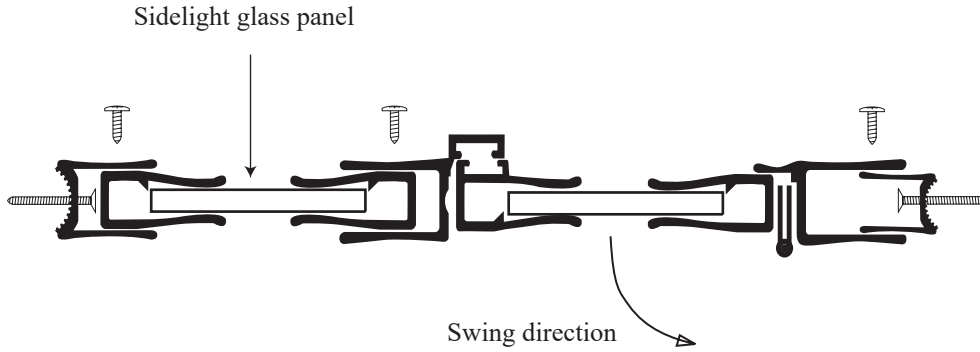

L 1627 - Lucette Framed Hinged Door

Top View