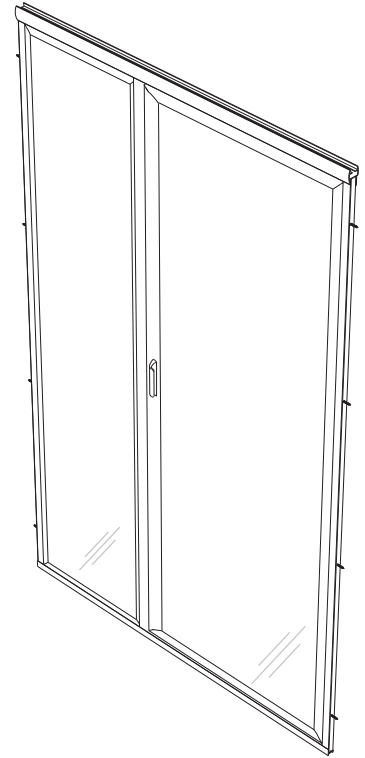

L 1627 - Lucette Framed Hinged Door

Features:

- Choice of 5/32" clear or spraylite/obscure glass fully, glazed and framed for this model.
- Built-in aluminum drip pan with vinyl or vinyl deflector.
- Magnetic striker allows superior performance with water leakage.
- Fillers available for wall or base outages greater than 1/4".
- Can be installed to hinge from left or right, though best to specify hinge location when ordering.
- Continuous piano hinges for door swing.
- Round and flat header option available.

Configurations:

- Consists of single door panel and one sidelight glass panel.

Glass coating option:

- Diamon-Fusion treatment helps protect the build up of soap scum and hard water deposits and reduces cleaning time by 50%. Simply wipe down with a washcloth or squeegee after showering.

Codes/Standards

Tempered Glass
ANSI Z97.1
16 CFR 1201

• Material

High polished anodized aluminum.

• Colors

Available in Polished Chrome, Satin Nickel, Gold, Painted colors.

• Century Bathworks 3 year Limited Warranty

See website or call for detailed information.

• Specifications

Model Number:	L-1627
Door Type:	Single door with one sidelight panel
Opening Style:	Hinged
Opening widths:	30"- 60"
Glass widths:	18 3/4"- 31 1/2"
Walk through:	18 1/4"- 31", based on openings
Glass thickness:	5/32"
Assembly:	Read installation guide
Country of origin:	United States of America