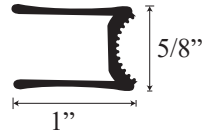

### • Specifications

Model Number: L-100  
Door Type: Single panel  
Opening Style: Hinged  
Opening widths: 4 1/2"- 48"  
Glass thickness: 5/32"  
Assembly: Read installation guide  
Country of origin: United States of America

# L 100 - Lucette Framed panel

Top View

Wall channel upright →

Threshold →

Glass door frame →

Section or Side view

Magnetic glass door frame →

Height (H)  
(max 80")