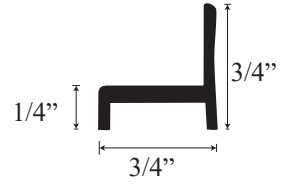

### • Specifications

Model Number: L-100  
Door Type: Single panel  
Opening Style: Hinged  
Opening widths: 4 1/2"- 48"  
Glass thickness: 5/32"  
Assembly: Read installation guide  
Country of origin: United States of America

# L 100 - Lucette Framed panel

Top View

Wall channel upright →

Threshold →

Glass door frame →

Section or Side view

Magnetic glass door frame →

Height (H)  
(max 80")

Width (W)  
min 4 1/2"  
max 48"