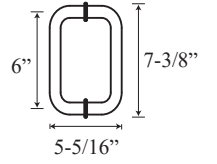

See website or call for detailed information.

• Specifications

Model Number: GW-70
Door Type: Single door
Opening Style: Hinged
Stock door widths: 24" - 30" (3/8" thickness)
Glass thickness: 3/8" or 1/2"
Assembly: Read installation guide
Country of origin: United States of America

GW 70 - Glasstec Frameless Hinged Door

Top View

Section or Side view

Wall Mount Hinge

C-Pull Handle

Deflector sweep

"L" Vinyl