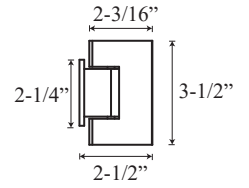

See website or call for detailed information.

• Specifications

Model Number: GW-70
Door Type: Single door
Opening Style: Hinged
Stock door widths: 24" - 30" (3/8" thickness)
Glass thickness: 3/8" or 1/2"
Assembly: Read installation guide
Country of origin: United States of America

GW 70 - Glasstec Frameless Hinged Door

Top View

Section or Side view

Wall Mount Hinge

C-Pull Handle

Deflector sweep

"L" Vinyl