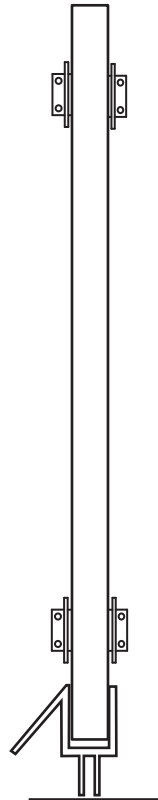

GW 70 - Frameless Hinged Door

Features:

- Dual swing option available. (Swing out standard)
- 6" C-pull handle included. (Upgrades available)
- 3/8" and 1/2" clear tempered glass standard.
- Deflector sweep standard included. "L" vinyl to seal the unit door.
- Heavy duty hinges for large doors required (32"+).
- Standard unit heights - 72" and 76"

Codes/Standards

Tempered Glass
ANSI Z97.1
16 CFR 1201

• Material

High polished anodized aluminum.

• Colors

Available in Silver Aluminium, Satin Nickel, Gold, Painted colors (6), available upon request

• Century Bathworks 3 year Limited Warranty

See website or call for detailed information.

• Specifications

Model Number: GW-70
Door Type: Single door
Opening Style: Hinged
Stock door widths: 24" - 30" (3/8" thickness)
Glass thickness: 3/8" or 1/2"
Assembly: Read installation guide
Country of origin: United States of America

GW 70 - Glasstec Frameless Hinged Door

Top View

Section or Side view

Wall Mount Hinge

C-Pull Handle

Deflector sweep

"L" Vinyl