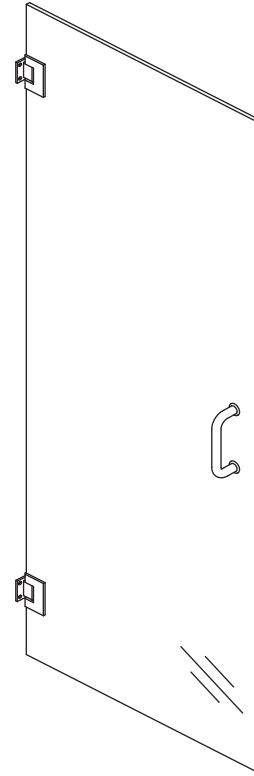

GW 70 - Frameless Hinged Door

Features:

- Dual swing option available. (Swing out standard)
- 6" C-pull handle included. (Upgrades available)
- 3/8" and 1/2" clear tempered glass standard.
- Deflector sweep standard included. "L" vinyl to seal the unit door.
- Heavy duty hinges for large doors required (32"+).
- Standard unit heights - 72" and 76"

Configurations:

- Consists of single door.

Glass coating option:

- Diamon-Fusion treatment helps protect the build up of soap scum and hard water deposits and reduces cleaning time by 50%. Simply wipe down with a washcloth or squeegee after showering.

Codes/Standards

Tempered Glass
ANSI Z97.1
16 CFR 1201

• Material

High polished anodized aluminum.

• Colors

Available in Silver Aluminium, Satin Nickel, Gold, Painted colors (6), available upon request

• Century Bathworks 3 year Limited Warranty

See website or call for detailed information.

• Specifications

Model Number: GW-70
Door Type: Single door
Opening Style: Hinged
Stock door widths: 24" - 30" (3/8" thickness)
Glass thickness: 3/8" or 1/2"
Assembly: Read installation guide
Country of origin: United States of America