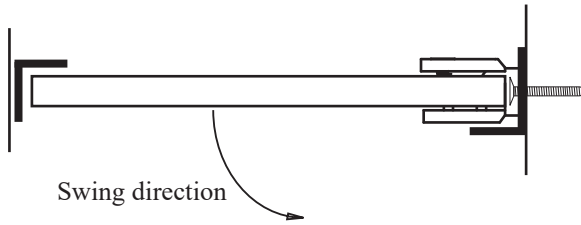

GW 70 - Glasstec Frameless Hinged Door

Top View