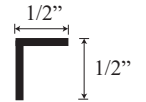

See website or call for detailed information.

• Specifications

Model Number: GW-1631
Door Type: Single door, inline panel and return panel
Opening Style: Hinged
Stock Door widths: 24" - 30" (3/8" thickness)
Glass thickness: 3/8" or 1/2"
Assembly: Read installation guide
Country of origin: United States of America

GW 1631 - Frameless Hinged Door and Panels

Wall Mount Hinge

C-Pull Handle

Wall Channel

Deflector sweep

Section or Side view

"L" Vinyl

Top corner clip