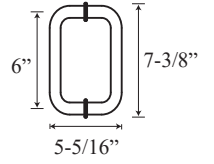

GW 1631 - Frameless Hinged Door and Panels

Features:

- Dual swing option available. (Swing out standard)
- 6" C-pull handle included. (Upgrades available)
- 9/16" X 5/8" standard wall channels.
- Delfector sweep and "L" vinyl to seal the unit door.
- Heavy duty hinges for large doors required (30"+) .
- Stock unit height - 72" & 76"
- Clips can be used in place of wall channels. Contact for more info.

See website or call for detailed information.

• Specifications

Model Number: GW-1631
Door Type: Single door, inline panel and return panel
Opening Style: Hinged
Stock Door widths: 24" - 30" (3/8" thickness)
Glass thickness: 3/8" or 1/2"
Assembly: Read installation guide
Country of origin: United States of America

GW 1631 - Frameless Hinged Door and Panels

Wall Mount Hinge

C-Pull Handle

Wall Channel

Deflector sweep

Section or Side view

"L" Vinyl

Top corner clip