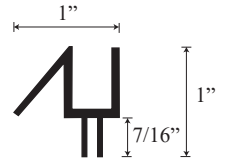

See website or call for detailed information.

• Specifications

Model Number: GW-1631
Door Type: Single door, inline panel and return panel
Opening Style: Hinged
Stock Door widths: 24" - 30" (3/8" thickness)
Glass thickness: 3/8" or 1/2"
Assembly: Read installation guide
Country of origin: United States of America

GW 1631 - Frameless Hinged Door and Panels

Wall Mount Hinge

C-Pull Handle

Wall Channel

Deflector sweep

Section or Side view

"L" Vinyl

Top corner clip