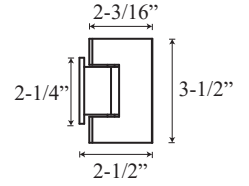

Wall Mount Hinge