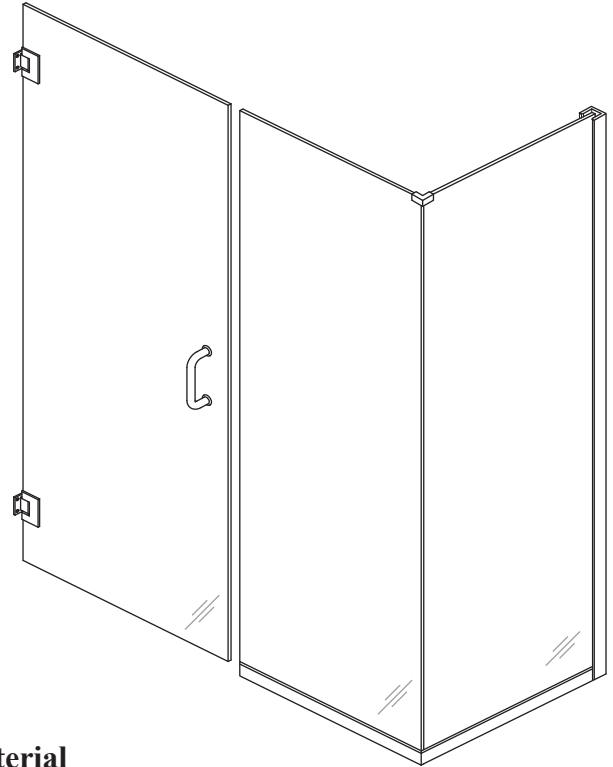

GW 1631 - Frameless Hinged Door and Panels

Features:

- Dual swing option available. (Swing out standard)
- 6" C-pull handle included. (Upgrades available)
- 9/16" X 5/8" standard wall channels.
- Delfector sweep and "L" vinyl to seal the unit door.
- Heavy duty hinges for large doors required (30"+) .
- Stock unit height - 72" & 76"
- Clips can be used in place of wall channels. Contact for more info.

Configurations:

- Consists of single door, inline panel and return panel.

Glass coating option:

- Diamon-Fusion treatment helps protect the build up of soap scum and hard water deposits and reduces cleaning time by 50%. Simply wipe down with a washcloth or squeegee after showering.

Codes/Standards

Tempered Glass
ANSI Z97.1
16 CFR 1201

• Material

High polished anodized aluminum.

• Colors

Available in Silver Aluminium, Satin Nickel, Gold, Painted colors (6), available upon request

• Century Bathworks 3 year Limited Warranty

See website or call for detailed information.

• Specifications

Model Number: GW-1631
Door Type: Single door, inline panel and return panel
Opening Style: Hinged
Stock Door widths: 24" - 30" (3/8" thickness)
Glass thickness: 3/8" or 1/2"
Assembly: Read installation guide
Country of origin: United States of America