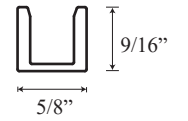

See website or call for detailed information.

• Specifications

Model Number: GW-1631
Door Type: Single door, inline panel and return panel
Opening Style: Hinged
Stock Door widths: 24" - 30" (3/8" thickness)
Glass thickness: 3/8" or 1/2"
Assembly: Read installation guide
Country of origin: United States of America

GW 1631 - Frameless Hinged Door and Panels

Wall Mount Hinge

C-Pull Handle

Wall Channel

Deflector sweep

Section or Side view

"L" Vinyl

Top corner clip