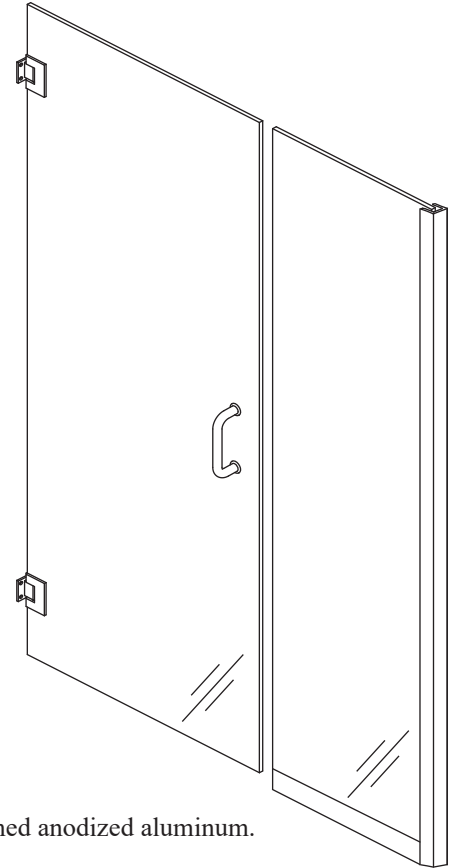

GW 1627 - Frameless Hinged Door and Panel

Features:

- Dual swing option available. (Swing out standard)
- 6" C-pull handle included. (Upgrades available)
- 9/16" X 5/8" standard wall channels.
- Delfector sweep and "L" vinyl to seal the unit door.
- Heavy duty hinges for large doors required (30"+).
- Standard door height - 72" & 76"
- Clips can be used in place of wall channels. Contact for more info.

Configurations:

- Consists of single door and inline panel.

Glass coating option:

- Diamon-Fusion treatment helps protect the build up of soap scum and hard water deposits and reduces cleaning time by 50%. Simply wipe down with a washcloth or squeegee after showering.

Codes/Standards

Tempered Glass
ANSI Z97.1
16 CFR 1201

• Material

High polished anodized aluminum.

• Colors

Available in Silver Aluminium, Satin Nickel, Gold, Painted colors (6), available upon request

• Century Bathworks 3 year Limited Warranty

See website or call for detailed information.

• Specifications

Model Number:	GW-1627
Door Type:	Single door and inline panel
Opening Style:	Hinged
Stock Door Sizes:	24" - 30" (3/8" thickness)
Glass thickness:	3/8" or 1/2"
Assembly:	Read installation guide
Country of origin:	United States of America