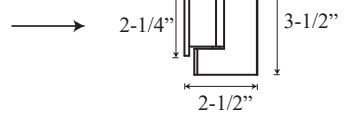

Wall Mount Hinge