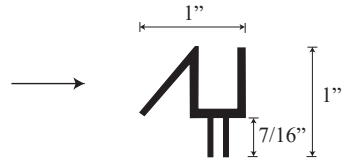

See website or call for detailed information.

• Specifications

| | |
|--------------------|------------------------------|
| Model Number: | GW-1627 |
| Door Type: | Single door and inline panel |
| Opening Style: | Hinged |
| Stock Door Sizes: | 24" - 30" (3/8" thickness) |
| Glass thickness: | 3/8" or 1/2" |
| Assembly: | Read installation guide |
| Country of origin: | United States of America |

GW 1627 - Glasstec Frameless Hinged Door and Panel

Top View

Wall Mount Hinge

C-Pull Handle

Wall Channel

Deflector sweep

"L" Vinyl

Section or Side view