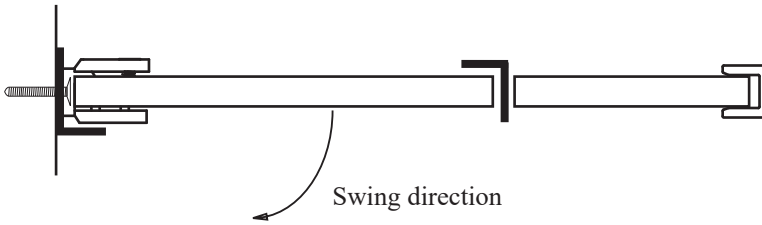

GW 1627 - Frameless Hinged Door and Panel

Features:

- Dual swing option available. (Swing out standard)
- 6" C-pull handle included. (Upgrades available)
- 9/16" X 5/8" standard wall channels.
- Delfector sweep and "L" vinyl to seal the unit door.
- Heavy duty hinges for large doors required (30"+).
- Standard door height - 72" & 76"
- Clips can be used in place of wall channels. Contact for more info.

See website or call for detailed information.

• Specifications

| | |
|--------------------|------------------------------|
| Model Number: | GW-1627 |
| Door Type: | Single door and inline panel |
| Opening Style: | Hinged |
| Stock Door Sizes: | 24" - 30" (3/8" thickness) |
| Glass thickness: | 3/8" or 1/2" |
| Assembly: | Read installation guide |
| Country of origin: | United States of America |

GW 1627 - Glasstec Frameless Hinged Door and Panel

Top View

Wall Mount Hinge

C-Pull Handle

Wall Channel

Deflector sweep

"L" Vinyl

Section or Side view