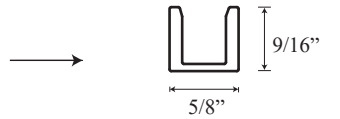

See website or call for detailed information.

• Specifications

| | |
|--------------------|------------------------------|
| Model Number: | GW-1627 |
| Door Type: | Single door and inline panel |
| Opening Style: | Hinged |
| Stock Door Sizes: | 24" - 30" (3/8" thickness) |
| Glass thickness: | 3/8" or 1/2" |
| Assembly: | Read installation guide |
| Country of origin: | United States of America |

GW 1627 - Glasstec Frameless Hinged Door and Panel

Top View

Wall Mount Hinge

C-Pull Handle

Wall Channel

Deflector sweep

"L" Vinyl

Section or Side view