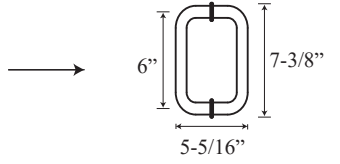

See website or call for detailed information.

• Specifications

| | |
|--------------------|------------------------------|
| Model Number: | GW-1627 |
| Door Type: | Single door and inline panel |
| Opening Style: | Hinged |
| Stock Door Sizes: | 24" - 30" (3/8" thickness) |
| Glass thickness: | 3/8" or 1/2" |
| Assembly: | Read installation guide |
| Country of origin: | United States of America |

GW 1627 - Glasstec Frameless Hinged Door and Panel

Top View

Wall Mount Hinge

C-Pull Handle

Wall Channel

Deflector sweep

"L" Vinyl

Section or Side view