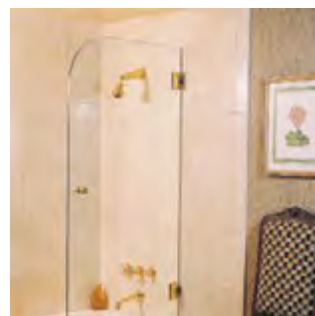

GCGWV - Glass to Wall Vent

GPV - Pivot Vent

GCWV - Wall to Wall Vent

GCIV - Interior Vent

GCEV - Edge Vent

GCGGV - Glass to Glass Vent

## Spray Panels

Century's Hinged Spray Panel is designed for use in tub/shower applications where a full enclosure is not desired. Standard spray panels are 30" x 60" and available for immediate delivery. Custom sizes are available upon request.