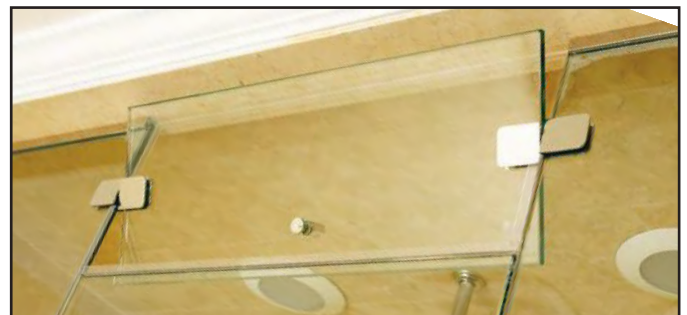

## Non-Header Systems

- GPW (solid brass) /GAPW (aluminum) wall mounted pivot hinge system out swing only.
- GGP (glass to glass) and GGPW (wall mount) pivot hinges are made from solid brass and provide the flexibility of a dual-swing door.
- GG solid brass glass-to-glass dual-swing hinges allow you to mount a door to a fixed panel which runs 180° inline. Panel(s) can run full height or can be cut down with use of channels or clips.
- GW solid brass wall mount hinges provide dual-swing flexibility.

GCGWV - Glass to Wall Vent

GPV - Pivot Vent

GCWV - Wall to Wall Vent

GCIV - Interior Vent

GCEV - Edge Vent

GCGGV - Glass to Glass Vent

## Spray Panels

Century's Hinged Spray Panel is designed for use in tub/shower applications where a full enclosure is not desired. Standard spray panels are 30" x 60" and available for immediate delivery. Custom sizes are available upon request.