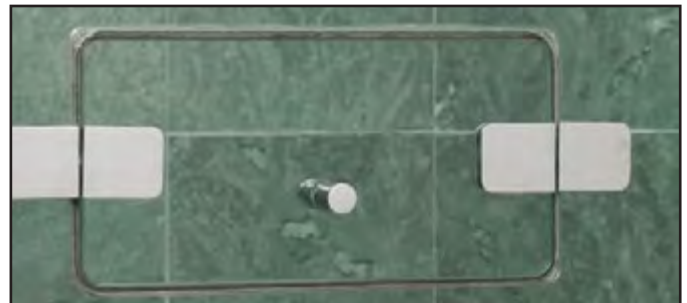

## Non-Header Systems

- GPW (solid brass) /GAPW (aluminum) wall mounted pivot hinge system out swing only.
- GGP (glass to glass) and GGPW (wall mount) pivot hinges are made from solid brass and provide the flexibility of a dual-swing door.
- GG solid brass glass-to-glass dual-swing hinges allow you to mount a door to a fixed panel which runs 180° inline. Panel(s) can run full height or can be cut down with use of channels or clips.
- GW solid brass wall mount hinges provide dual-swing flexibility.

GCGWV - Glass to Wall Vent

GPV - Pivot Vent

GCWV - Wall to Wall Vent

GCIV - Interior Vent

GCEV - Edge Vent

GCGGV - Glass to Glass Vent

## Spray Panels

Century's Hinged Spray Panel is designed for use in tub/shower applications where a full enclosure is not desired. Standard spray panels are 30" x 60" and available for immediate delivery. Custom sizes are available upon request.