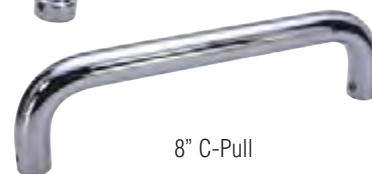

# Century Bathworks

6" Square

6" Bow

6" Spindle

6" C-Pull

6" Circle

8" Aria

8" Bow

8" Spindle

8" C-Pull

12" Ladder Pull

Spindle

Modern

Traditional

Bow - 18" or 24" only

6" C-Pull/Towel Bar Combo