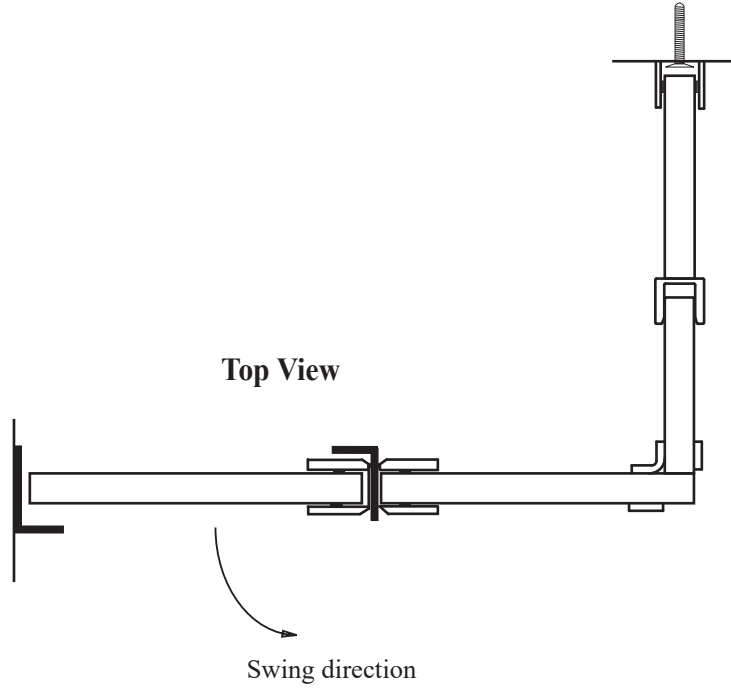

GW 1631 - Frameless Glass to Glass Hinged Door and Panels

Features:

- Dual swing option available. (Swing out standard)
- 6" C-pull handle included. (Upgrades available)
- 9/16" X 5/8" standard wall channels.
- Delfector sweep and "L" vinyl to seal the unit door.
- Heavy duty hinges for large doors required (30"+).
- Corner clip can be replaced with top corner clip.
- Wall channel can be replaced with clips (contact for more info).

Configurations:

- Consists of single door, a inline panel and a buttress return panel.

Glass coating option:

- Diamon-Fusion treatment helps protect the build up of soap scum and hard water deposits and reduces cleaning time by 50%. Simply wipe down with a washcloth or squeegee after showering.

See website or call for detailed information.

• Specifications

Model Number:	GG-1628
Door Type:	Single door, inline panel and return panel.
Opening Style:	Hinged
Glass thickness:	3/8" or 1/2"
Assembly:	Read installation guide
Country of origin:	United States of America

GG 1631 - Frameless Glass to Glass Hinged Door and Panels

Section or Side view