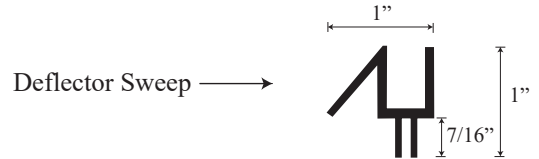

GG 1631 - Frameless Glass to Glass Hinged Door and Panels