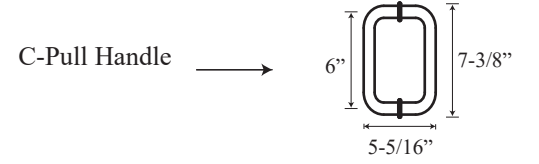

GG 1631 - Frameless Glass to Glass Hinged Door and Panels