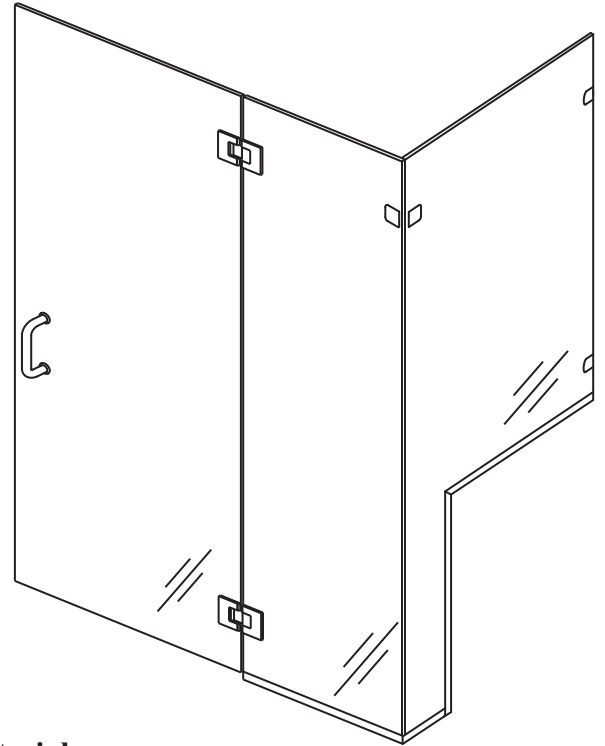

GW 1631 - Frameless Glass to Glass Hinged Door and Panels

Features:

- Dual swing option available. (Swing out standard)
- 6" C-pull handle included. (Upgrades available)
- 9/16" X 5/8" standard wall channels.
- Delfector sweep and "L" vinyl to seal the unit door.
- Heavy duty hinges for large doors required (30"+).
- Corner clip can be replaced with top corner clip.
- Wall channel can be replaced with clips (contact for more info).

Configurations:

- Consists of single door, a inline panel and a buttress return panel.

Glass coating option:

- Diamon-Fusion treatment helps protect the build up of soap scum and hard water deposits and reduces cleaning time by 50%. Simply wipe down with a washcloth or squeegee after showering.

Codes/Standards

Tempered Glass
ANSI Z97.1
16 CFR 1201

• Material

High polished anodized aluminum.

• Colors

Available in Polished Chrome, Satin Nickel, Gold, Painted colors (6), available upon request

• Century Bathworks 3 year Limited Warranty

See website or call for detailed information.

• Specifications

Model Number:	GG-1628
Door Type:	Single door, inline panel and return panel.
Opening Style:	Hinged
Glass thickness:	3/8" or 1/2"
Assembly:	Read installation guide
Country of origin:	United States of America