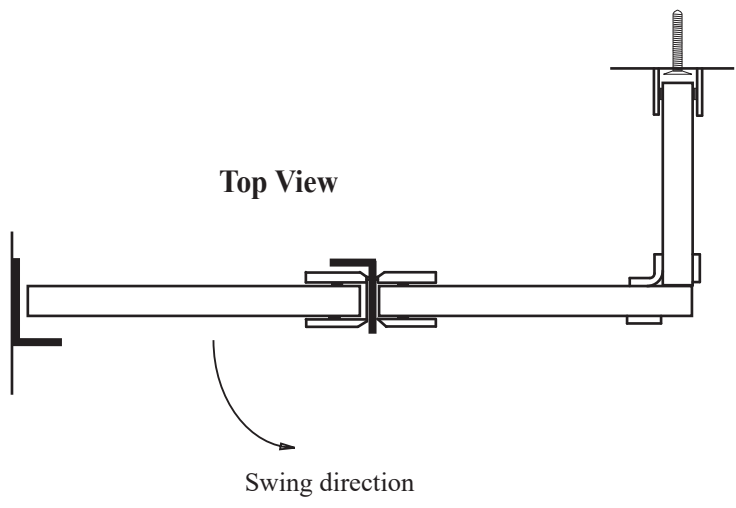

GW 1631 - Frameless Glass to Glass Hinged Door and Panels

Features:

- Dual swing option available. (Swing out standard)
- 6" C-pull handle included. (Upgrades available)
- 9/16" X 5/8" standard wall channels.
- Delfector sweep and "L" vinyl to seal the unit door.
- Heavy duty hinges for large doors required (30"+).
- Corner clip can be replaced with top corner clip.
- Wall channel can be replaced with clips (contact for more info).

See website or call for detailed information.

• Specifications

Model Number:	GG-1628
Door Type:	Single door and panels.
Opening Style:	Hinged
Glass thickness:	3/8" or 1/2"
Assembly:	Read installation guide
Country of origin:	United States of America

GG 1631 - Frameless Glass to Glass Hinged Door and Panels

Section or Side view