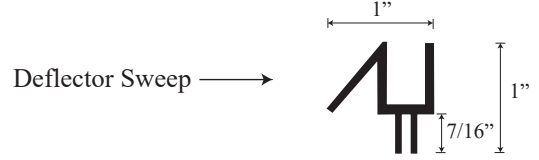

GG 1631 - Frameless Glass to Glass Hinged Door and Panels