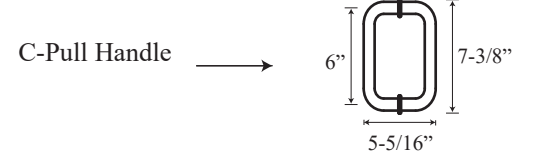

GG 1631 - Frameless Glass to Glass Hinged Door and Panels