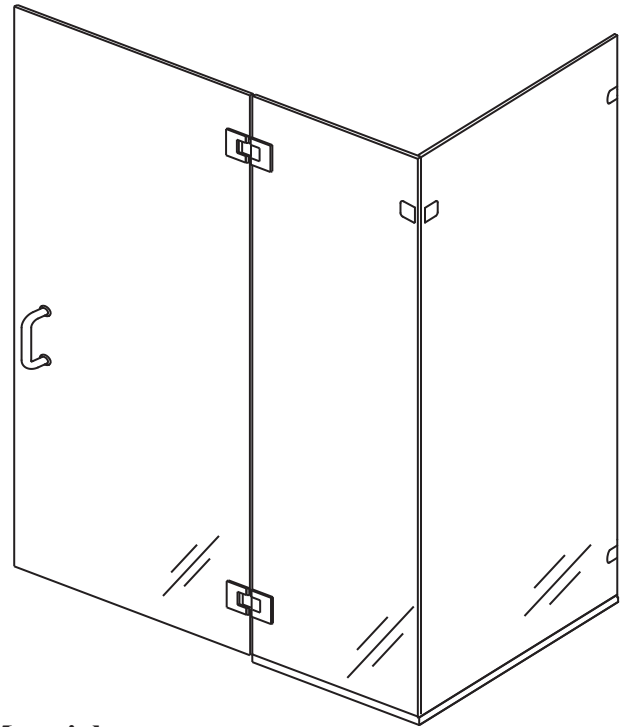

GW 1631 - Frameless Glass to Glass Hinged Door and Panels

Features:

- Dual swing option available. (Swing out standard)
- 6" C-pull handle included. (Upgrades available)
- 9/16" X 5/8" standard wall channels.
- Delfector sweep and "L" vinyl to seal the unit door.
- Heavy duty hinges for large doors required (30"+).
- Corner clip can be replaced with top corner clip.
- Wall channel can be replaced with clips (contact for more info).

Configurations:

- Consists of single door, inline panel and return panel.

Glass coating option:

- Diamon-Fusion treatment helps protect the build up of soap scum and hard water deposits and reduces cleaning time by 50%. Simply wipe down with a washcloth or squeegee after showering.

Codes/Standards

Tempered Glass
ANSI Z97.1
16 CFR 1201

• Material

High polished anodized aluminum.

• Colors

Available in Polished Chrome, Satin Nickel, Gold, Painted colors (6), available upon request

• Century Bathworks 3 year Limited Warranty

See website or call for detailed information.

• Specifications

Model Number:	GG-1628
Door Type:	Single door and panels.
Opening Style:	Hinged
Glass thickness:	3/8" or 1/2"
Assembly:	Read installation guide
Country of origin:	United States of America