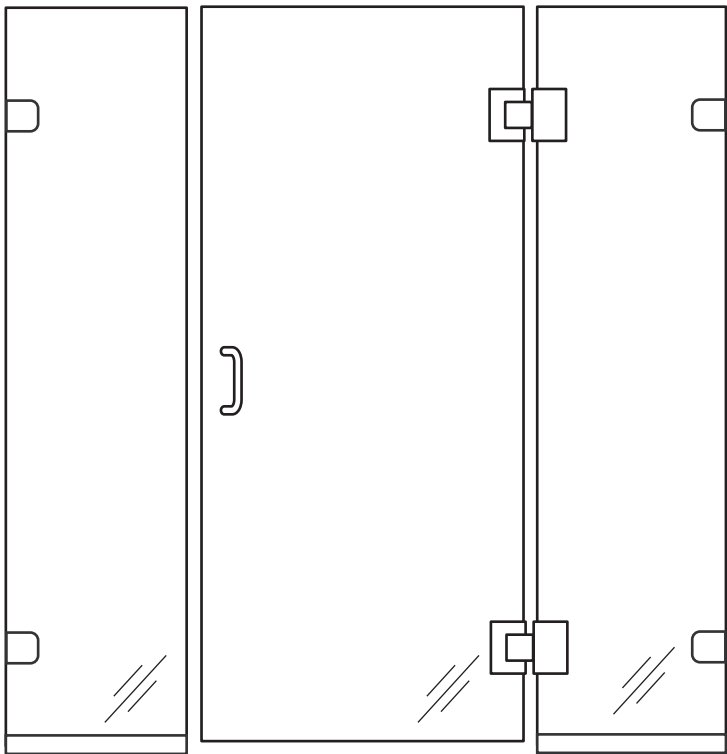

### • Specifications

Model Number:	GG-1628
Door Type:	Single door and inline panels.
Opening Style:	Hinged
Glass thickness:	3/8" or 1/2"
Assembly:	Read installation guide
Country of origin:	United States of America

# GG 1628 - Frameless Glass to Glass Hinged Door and Panels

**Top View**

Glass to glass Hinge →

C-Pull Handle →

Wall Channel →

Deflector Sweep →

**Section or Side view**

"L" Vinyl →