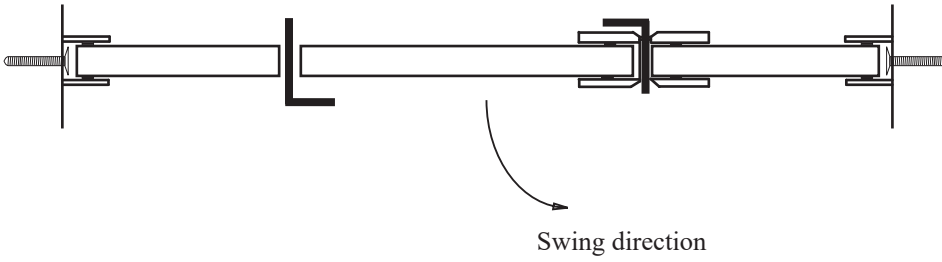

GG 1628 - Frameless Glass to Glass Hinged Door and Panels

Top View