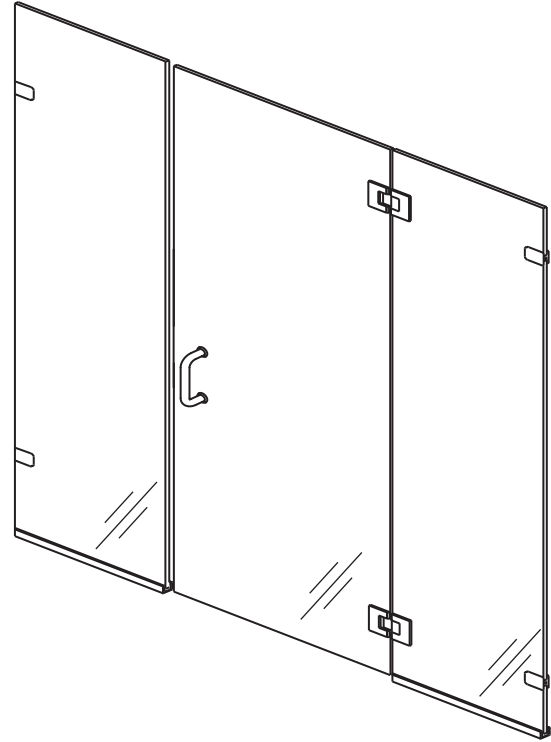

GG 1628 - Frameless Glass to Glass Hinged Door and Panels

Features:

- Dual swing option available. (Swing out standard)
- 6" C-pull handle included. (Upgrades available)
- 9/16" X 5/8" standard wall channels.
- Delfector sweep and "L" vinyl to seal the unit door.
- Heavy duty hinges for large doors required (30"+).
- Wall channel can be replaced with clips (contact for more info).

Configurations:

- Consists of single door and inline panels.

Glass coating option:

- Diamon-Fusion treatment helps protect the build up of soap scum and hard water deposits and reduces cleaning time by 50%. Simply wipe down with a washcloth or squeegee after showering.

Codes/Standards

Tempered Glass
ANSI Z97.1
16 CFR 1201

• Material

High polished anodized aluminum.

• Colors

Available in Polished Chrome, Satin Nickel, Gold, Painted colors (6), available upon request

• Century Bathworks 3 year Limited Warranty

See website or call for detailed information.

• Specifications

Model Number:	GG-1628
Door Type:	Single door and inline panels.
Opening Style:	Hinged
Glass thickness:	3/8" or 1/2"
Assembly:	Read installation guide
Country of origin:	United States of America