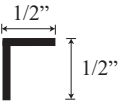

### • Specifications

Model Number:	GG-1628
Door Type:	Single door and inline panels.
Opening Style:	Hinged
Glass thickness:	3/8" or 1/2"
Assembly:	Read installation guide
Country of origin:	United States of America

# GG 1628 - Frameless Glass to Glass Hinged Door and Panels

**Top View**

Glass to glass Hinge →

C-Pull Handle →

Wall Channel →

Deflector Sweep →

**Section or Side view**

"L" Vinyl →