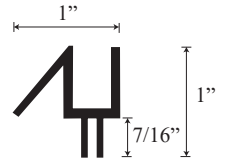

### • Specifications

Model Number:	GG-1628
Door Type:	Single door and inline panels.
Opening Style:	Hinged
Glass thickness:	3/8" or 1/2"
Assembly:	Read installation guide
Country of origin:	United States of America

# GG 1628 - Frameless Glass to Glass Hinged Door and Panels

**Top View**

Glass to glass Hinge →

C-Pull Handle →

Wall Channel →

Deflector Sweep →

**Section or Side view**

"L" Vinyl →