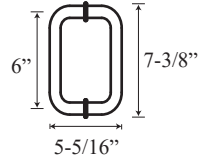

### • Specifications

Model Number:	GG-1628
Door Type:	Single door and inline panels.
Opening Style:	Hinged
Glass thickness:	3/8" or 1/2"
Assembly:	Read installation guide
Country of origin:	United States of America

# GG 1628 - Frameless Glass to Glass Hinged Door and Panels

**Top View**

Glass to glass Hinge →

C-Pull Handle →

Wall Channel →

Deflector Sweep →

**Section or Side view**

"L" Vinyl →