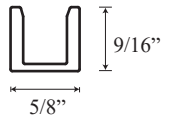

### • Specifications

Model Number:	GG-1628
Door Type:	Single door and inline panels.
Opening Style:	Hinged
Glass thickness:	3/8" or 1/2"
Assembly:	Read installation guide
Country of origin:	United States of America

# GG 1628 - Frameless Glass to Glass Hinged Door and Panels

**Top View**

Glass to glass Hinge →

C-Pull Handle →

Wall Channel →

Deflector Sweep →

**Section or Side view**

"L" Vinyl →