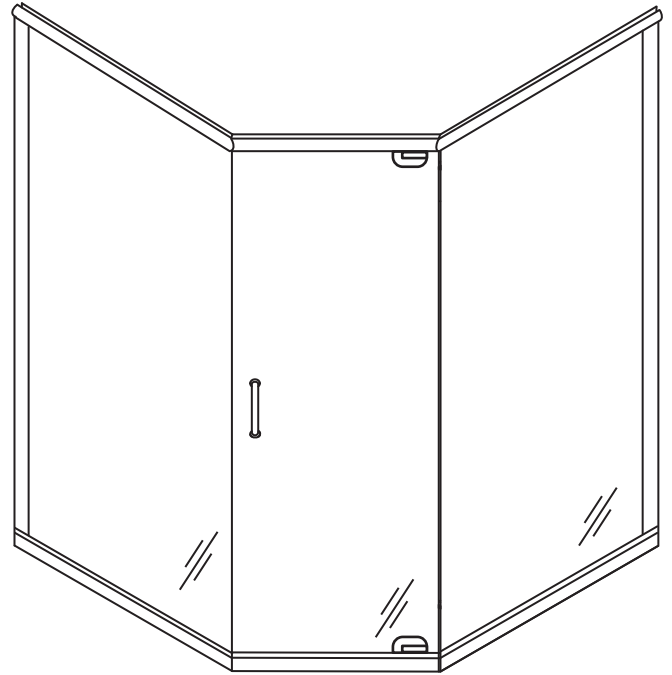

GAP 1669 - Frameless Glass to Glass Hinged Door and Panels

Features:

- Dual swing option available. (Swing out standard)
- 6" C-pull handle included. (Upgrades available)
- 9/16" X 5/8" standard wall channels.
- Delfector sweep and "L" vinyl to seal the unit door.
- Wall channel can be replaced with clips (contact for more info).

Configurations:

- Consists of single door and two neo return panels.

Glass coating option:

- Diamon-Fusion treatment helps protect the build up of soap scum and hard water deposits and reduces cleaning time by 50%. Simply wipe down with a washcloth or squeegee after showering.

Codes/Standards

Tempered Glass
ANSI Z97.1
16 CFR 1201

• Material

High polished anodized aluminum.

• Colors

Available in Polished Chrome, Satin Nickel, Gold, Painted colors (6), available upon request

• Century Bathworks 3 year Limited Warranty

See website or call for detailed information.

• Specifications

Model Number:	GAP-1669
Door Type:	Single door and panels.
Opening Style:	Hinged
Glass thickness:	3/8" or 1/2"
Assembly:	Read installation guide
Country of origin:	United States of America