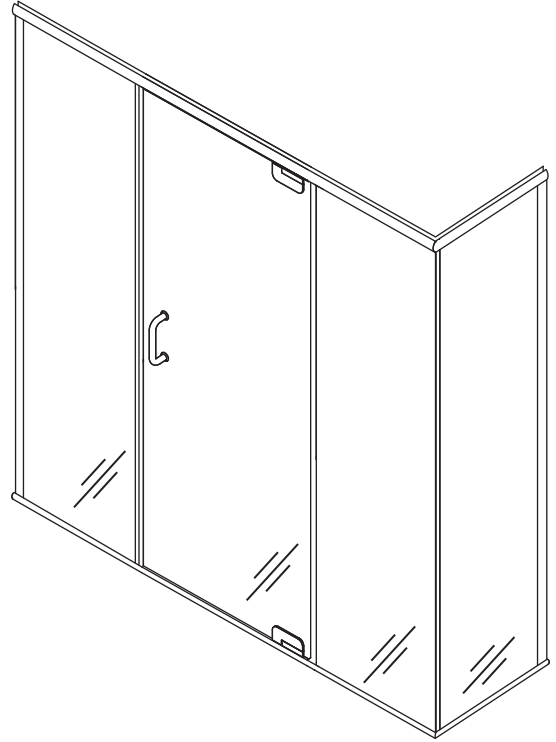

GAP 1632 - Frameless Pivot Pivot Door and Panels

Features:

- Dual swing option available. (Swing out standard)
- 6" C-pull handle included. (Upgrades available)
- 9/16" X 5/8" standard wall channels.
- Delfector sweep and "L" vinyl to seal the unit door.
- Mounts to header and base or direct mount.
- Aluminium round designer header and base included. (Direct mount available)

Configurations:

- Consists of single door and 3 panels.

Glass coating option:

- Diamon-Fusion treatment helps protect the build up of soap scum and hard water deposits and reduces cleaning time by 50%. Simply wipe down with a washcloth or squeegee after showering.

Codes/Standards

Tempered Glass
ANSI Z97.1
16 CFR 1201

• Material

High polished anodized aluminum.

• Colors

Available in silver aluminum, Satin Nickel, Gold, Painted colors (6), available upon request

• Century Bathworks 3 year Limited Warranty

See website or call for detailed information.

• Specifications

Model Number:	GAP-1632
Door Type:	Single door and 3 panels
Opening Style:	Pivot
Glass thickness:	3/8" or 1/2"
Assembly:	Read installation guide
Country of origin:	United States of America