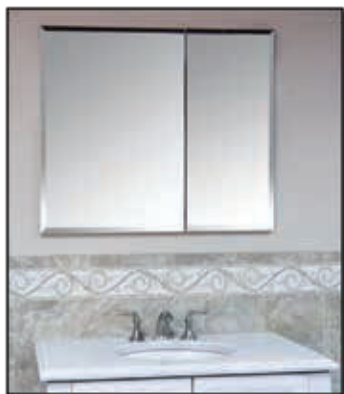

FINISHES

Solid Brass

Aluminum

Colortec Paint Colors, Custom Paint Match, and other Custom Finishes available

MEDICINE CABINETS

2 Medicine Cabinets with Arched Wall Mirror and Shelf Centered Between the Cabinets. Cabinets are Flat with Polished Edges and Electric.