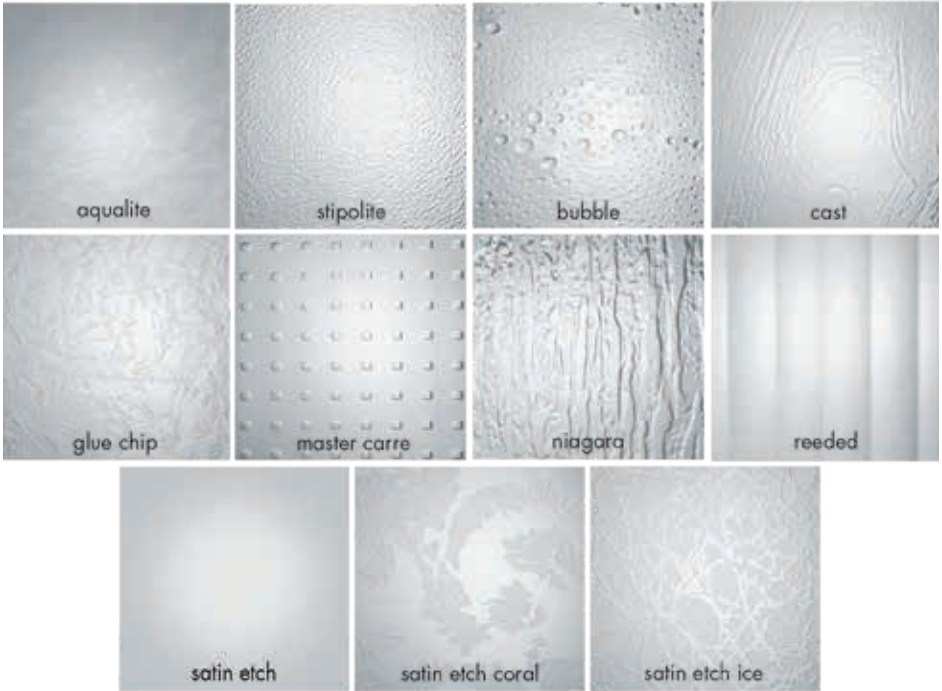

L-1669 Framed Aluminum Neo Angle Shower Door. Silver Finish, Clear Glass with Standard Handles.

L-1631B

L-1669

GLASS OPTIONS

DIAMON-FUSION INTERNATIONAL
"Innovation That Ignites Business"
www.diamonfusion.com

The optional Diamon-Fusion treatment helps protect the glass from the buildup of soap scum and hard water deposits and reduces cleaning time by 50%. When added during manufacturing, a vapor mist fills the natural microscopic peaks and valleys in the glass with a ultra thin optically clear durable material making it easier to clean. Simply wipe down with a washcloth or squeegee after showering.