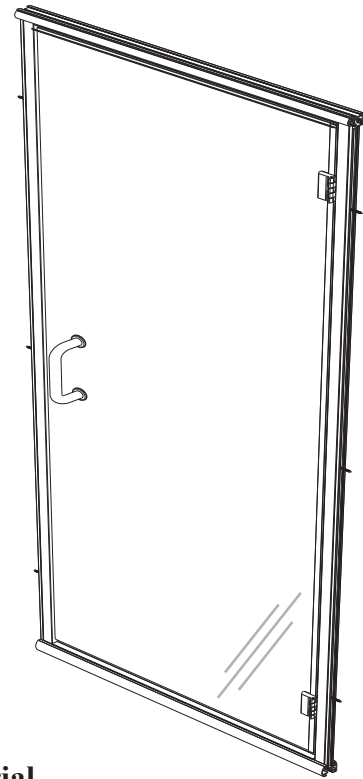

CHX 70 - Semi Frameless Hinged Door

Features:

- Reversible header allowing for either flat or round profile
- 6" C-Pull handle
- Aluminum patch hinges
- 1/4" Clear glass standard. Upgrades available.
- Fillers available for wall or base outages greater than 1/4"

Configurations:

- Consists of single door panel

Glass coating option:

- Diamon-Fusion treatment helps protect the build up of soap scum and hard water deposits and reduces cleaning time by 50%. Simply wipe down with a washcloth or squeegee after showering.

Codes/Standards

Tempered Glass
ANSI Z97.1
16 CFR 1201

• Material

High polished anodized aluminum.

• Colors

Available in Chrome (Anodized), Satin Nickel (Anodized).

• Century Bathworks 3 year Limited Warranty

See website or call for detailed information.

• Specifications

Model Number:	CHX-70
Door Type:	Single door
Opening Style:	Hinged
Opening widths:	23 1/4" - 31 1/4"
Walk through:	22 5/8" - 30 5/8", depending on opening
Glass thickness:	1/4"
Assembly:	Read installation guide
Country of origin:	United States of America