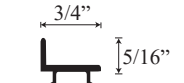

# CHX 70 - Semi Frameless Hinged Door

**Top View**

Wall channel upright →

Inner upright Striker side →

Glass door and hinge →

**Section or Side view**

Header →

Header Cap →

Lower Threshold Cap →

Threshold →

Deflector seal →