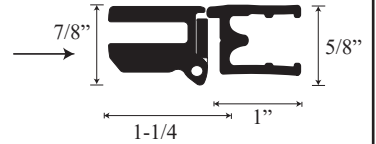

### • Specifications

Model Number:	CHX-70
Door Type:	Single door
Opening Style:	Hinged
Opening widths:	23 1/4" - 31 1/4"
Walk through:	22 5/8" - 30 5/8", depending on opening
Glass thickness:	1/4"
Assembly:	Read installation guide
Country of origin:	United States of America

# CHX 70 - Semi Frameless Hinged Door

**Top View**

Wall channel upright →

Inner upright Striker side →

Glass door and hinge →

**Section or Side view**

Header →

Header Cap →

Lower Threshold Cap →

Threshold →

Deflector seal →