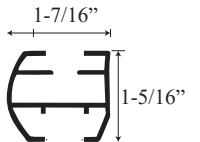

### • Specifications

Model Number:	CHX-70
Door Type:	Single door
Opening Style:	Hinged
Opening widths:	23 1/4" - 31 1/4"
Walk through:	22 5/8" - 30 5/8", depending on opening
Glass thickness:	1/4"
Assembly:	Read installation guide
Country of origin:	United States of America

# CHX 70 - Semi Frameless Hinged Door

**Top View**

Wall channel upright →

Inner upright Striker side →

Glass door and hinge →

**Section or Side view**

Header →

Header Cap →

Lower Threshold Cap →

Threshold →

Deflector seal →