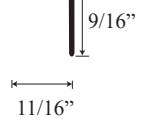

### • Specifications

Model Number:	CHX-70
Door Type:	Single door
Opening Style:	Hinged
Opening widths:	23 1/4" - 31 1/4"
Walk through:	22 5/8" - 30 5/8", depending on opening
Glass thickness:	1/4"
Assembly:	Read installation guide
Country of origin:	United States of America

# CHX 70 - Semi Frameless Hinged Door

**Top View**

Wall channel upright →

Inner upright Striker side →

Glass door and hinge →

**Section or Side view**

Header →

Header Cap →

Lower Threshold Cap →

Threshold →

Deflector seal →