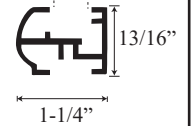

### • Specifications

Model Number:	CHX-70
Door Type:	Single door
Opening Style:	Hinged
Opening widths:	23 1/4" - 31 1/4"
Walk through:	22 5/8" - 30 5/8", depending on opening
Glass thickness:	1/4"
Assembly:	Read installation guide
Country of origin:	United States of America

# CHX 70 - Semi Frameless Hinged Door

**Top View**

Wall channel upright →

Inner upright Striker side →

Glass door and hinge →

**Section or Side view**

Header →

Header Cap →

Lower Threshold Cap →

Threshold →

Deflector seal →