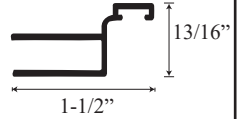

### • Specifications

Model Number:	CHX-70
Door Type:	Single door
Opening Style:	Hinged
Opening widths:	23 1/4" - 31 1/4"
Walk through:	22 5/8" - 30 5/8", depending on opening
Glass thickness:	1/4"
Assembly:	Read installation guide
Country of origin:	United States of America

# CHX 70 - Semi Frameless Hinged Door

**Top View**

Wall channel upright →

Inner upright Striker side →

Glass door and hinge →

**Section or Side view**

Header →

Header Cap →

Lower Threshold Cap →

Threshold →

Deflector seal →