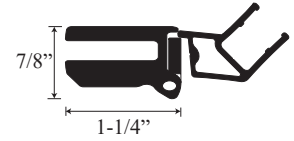

See website or call for detailed information.

• Specifications

Model Number:	CHX-1669
Door Type:	Single door with two return panels.
Opening Style:	Hinged
Opening widths:	30"- 60"
Door sizes:	20 1/2"- 28 1/2"
Walk through:	19 5/8"- 27 5/8", depending on opening
Glass thickness:	1/4"
Return panel:	max 48"
Assembly:	Read installation guide
Country of origin:	United States of America

CHX 1669 - Semi Frameless Hinged Door

Wall channel upright

Inner upright Striker side

Glass door and hinge

Section or Side view

Corner channel upright

Header

Header Cap

Lower Threshold Cap

Threshold

Deflector seal