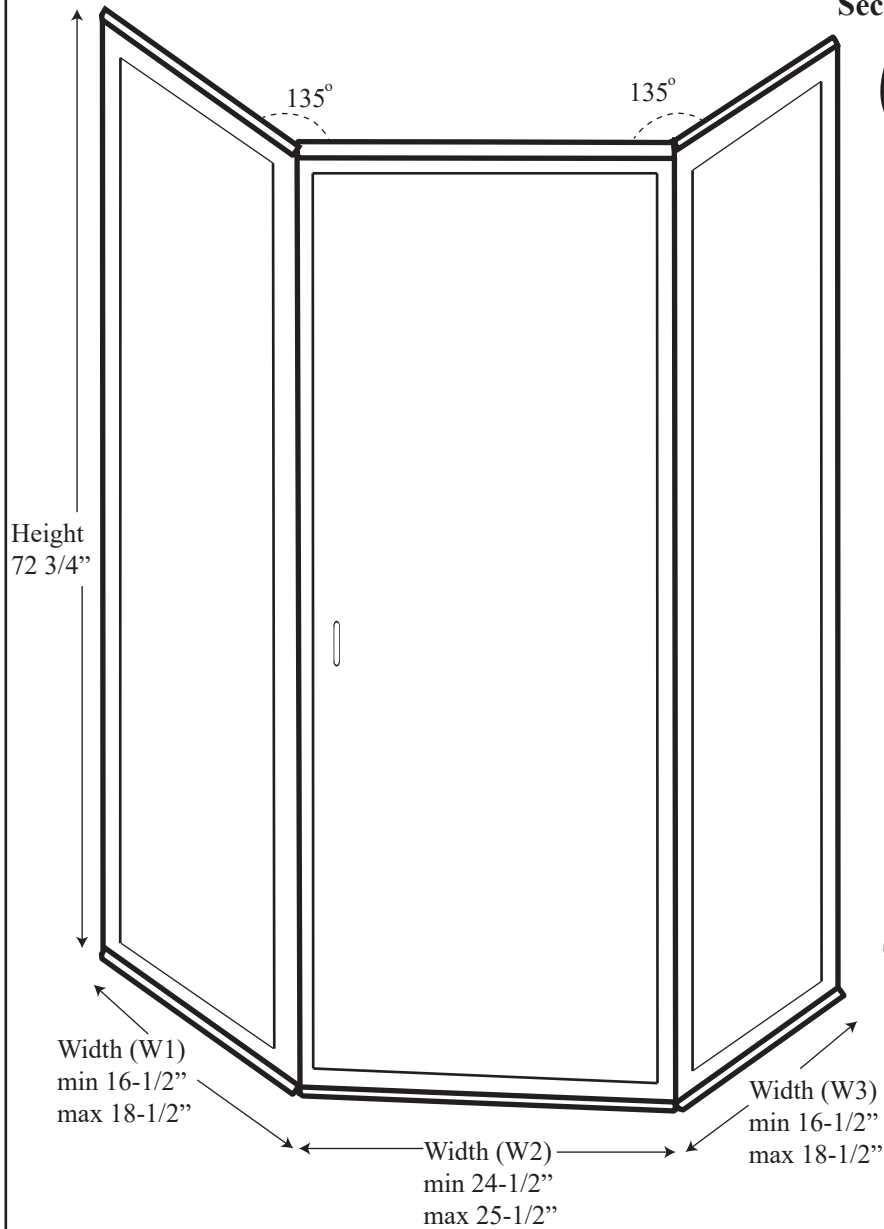

See website or call for detailed information.

• Specifications

Model Number:	CHX-1669
Door Type:	Single door with two return panels.
Opening Style:	Hinged
Opening widths:	30"- 60"
Door sizes:	20 1/2"- 28 1/2"
Walk through:	19 5/8"- 27 5/8", depending on opening
Glass thickness:	1/4"
Return panel:	max 48"
Assembly:	Read installation guide
Country of origin:	United States of America

CHX 1669 - Semi Frameless Hinged Door

Wall channel upright

Inner upright Striker side

Glass door and hinge

Section or Side view

Corner channel upright

Header

Header Cap