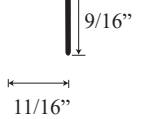

See website or call for detailed information.

• Specifications

Model Number:	CHX-1669
Door Type:	Single door with two return panels.
Opening Style:	Hinged
Opening widths:	30"- 60"
Door sizes:	20 1/2"- 28 1/2"
Walk through:	19 5/8"- 27 5/8", depending on opening
Glass thickness:	1/4"
Return panel:	max 48"
Assembly:	Read installation guide
Country of origin:	United States of America

CHX 1669 - Semi Frameless Hinged Door

Wall channel upright

Inner upright Striker side

Glass door and hinge

Section or Side view

Corner channel upright

Header

Header Cap

Lower Threshold Cap

Threshold

Deflector seal