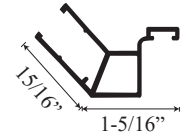

See website or call for detailed information.

• Specifications

Model Number:	CHX-1669
Door Type:	Single door with two return panels.
Opening Style:	Hinged
Opening widths:	30"- 60"
Door sizes:	20 1/2"- 28 1/2"
Walk through:	19 5/8"- 27 5/8", depending on opening
Glass thickness:	1/4"
Return panel:	max 48"
Assembly:	Read installation guide
Country of origin:	United States of America

CHX 1669 - Semi Frameless Hinged Door

Wall channel upright

Inner upright Striker side

Glass door and hinge

Section or Side view

Corner channel upright

Header

Header Cap