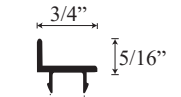

See website or call for detailed information.

• Specifications

Model Number:	CHX-1669
Door Type:	Single door with two return panels.
Opening Style:	Hinged
Opening widths:	30"- 60"
Door sizes:	20 1/2"- 28 1/2"
Walk through:	19 5/8"- 27 5/8", depending on opening
Glass thickness:	1/4"
Return panel:	max 48"
Assembly:	Read installation guide
Country of origin:	United States of America

CHX 1669 - Semi Frameless Hinged Door

Wall channel upright

Inner upright Striker side

Glass door and hinge

Section or Side view

Corner channel upright

Header

Header Cap

Lower Threshold Cap

Threshold

Deflector seal