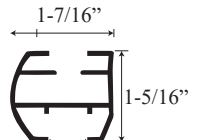

See website or call for detailed information.

• Specifications

Model Number:	CHX-1669
Door Type:	Single door with two return panels.
Opening Style:	Hinged
Opening widths:	30"- 60"
Door sizes:	20 1/2"- 28 1/2"
Walk through:	19 5/8"- 27 5/8", depending on opening
Glass thickness:	1/4"
Return panel:	max 48"
Assembly:	Read installation guide
Country of origin:	United States of America

CHX 1669 - Semi Frameless Hinged Door

Wall channel upright

Inner upright Striker side

Glass door and hinge

Section or Side view

Corner channel upright

Header

Header Cap

Lower Threshold Cap

Threshold

Deflector seal