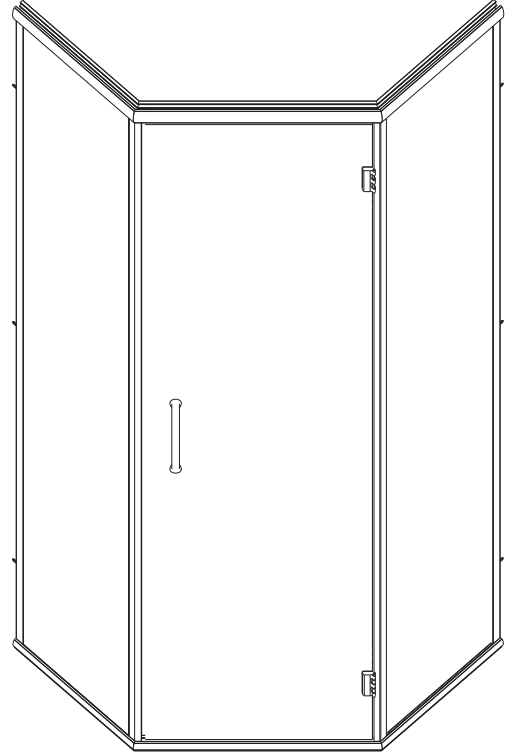

CHX 1669 - Semi Frameless Hinged Door

Features:

- Reversible header allowing for either flat or round profile
- 6" C-Pull handle
- Aluminum patch hinges
- 1/4" Clear glass standard. Upgrades available.
- Fillers available for wall or base outages greater than 1/4"

Configurations:

- Consists of single door panel and two return panels.

Glass coating option:

- Diamon-Fusion treatment helps protect the build up of soap scum and hard water deposits and reduces cleaning time by 50%. Simply wipe down with a washcloth or squeegee after showering.

Codes/Standards

Tempered Glass
ANSI Z97.1
16 CFR 1201

• Material

High polished anodized aluminum.

• Colors

Available in Chrome (Anodized), Satin Nickel (Anodized).

• Century Bathworks 3 year Limited Warranty

See website or call for detailed information.

• Specifications

Model Number:	CHX-1669
Door Type:	Single door with two return panels.
Opening Style:	Hinged
Opening widths:	30"- 60"
Door sizes:	20 1/2"- 28 1/2"
Walk through:	19 5/8"- 27 5/8", depending on opening
Glass thickness:	1/4"
Return panel:	max 48"
Assembly:	Read installation guide
Country of origin:	United States of America