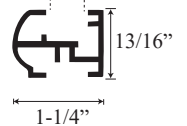

See website or call for detailed information.

• Specifications

Model Number:	CHX-1669
Door Type:	Single door with two return panels.
Opening Style:	Hinged
Opening widths:	30"- 60"
Door sizes:	20 1/2"- 28 1/2"
Walk through:	19 5/8"- 27 5/8", depending on opening
Glass thickness:	1/4"
Return panel:	max 48"
Assembly:	Read installation guide
Country of origin:	United States of America

CHX 1669 - Semi Frameless Hinged Door

Wall channel upright

Inner upright Striker side

Glass door and hinge

Section or Side view

Corner channel upright

Header

Header Cap

Lower Threshold Cap

Threshold

Deflector seal