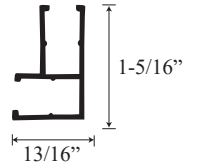

See website or call for detailed information.

• Specifications

Model Number:	CHX-1669
Door Type:	Single door with two return panels.
Opening Style:	Hinged
Opening widths:	30"- 60"
Door sizes:	20 1/2"- 28 1/2"
Walk through:	19 5/8"- 27 5/8", depending on opening
Glass thickness:	1/4"
Return panel:	max 48"
Assembly:	Read installation guide
Country of origin:	United States of America

CHX 1669 - Semi Frameless Hinged Door

Wall channel upright

Inner upright Striker side

Glass door and hinge

Section or Side view

Corner channel upright

Header

Header Cap

Lower Threshold Cap

Threshold

Deflector seal