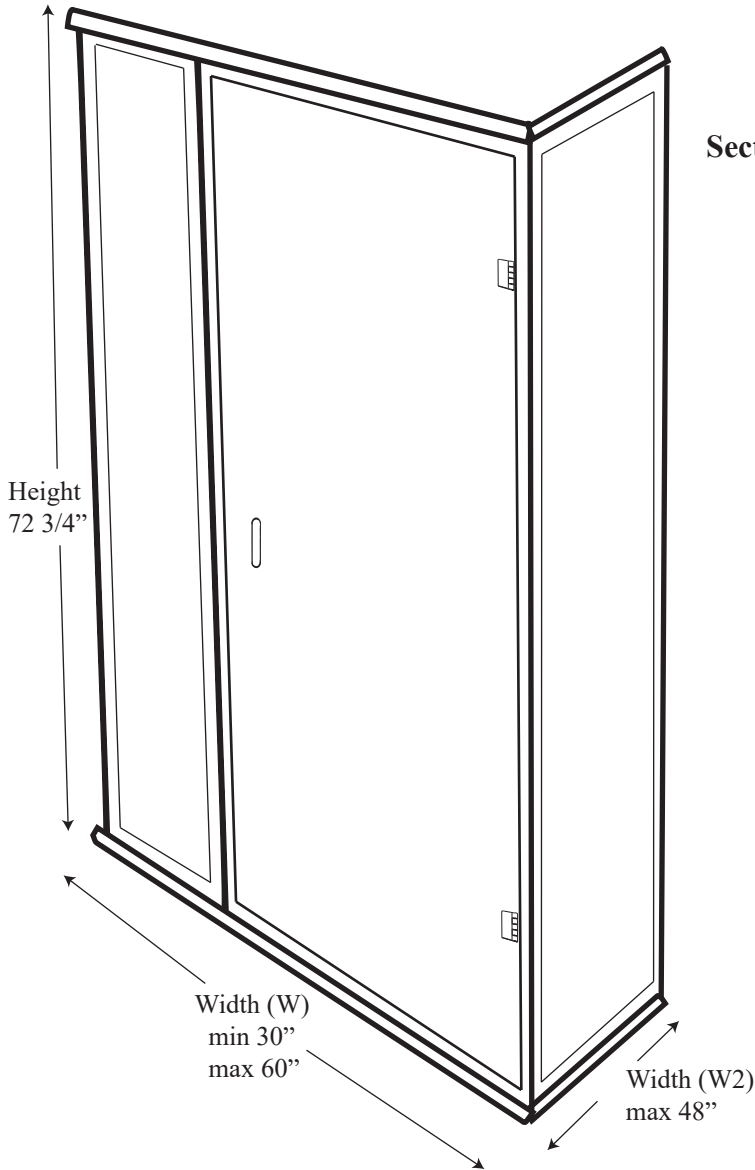

CHX 1631 - Semi Frameless Hinged Door

Top View