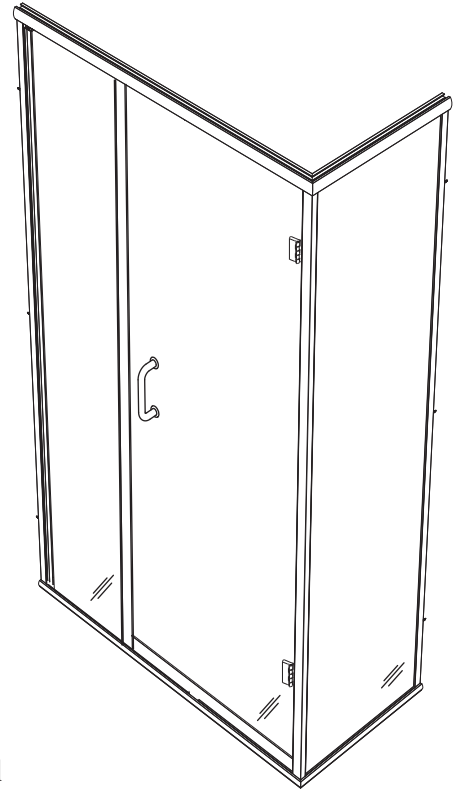

CHX 1631 - Semi Frameless Hinged Door

Features:

- Reversible header allowing for either flat or round profile
- 6" C-Pull handle
- Aluminum patch hinges
- 1/4" Clear glass standard. Upgrades available.
- Fillers available for wall or base outages greater than 1/4"

Configurations:

- Consists of single door panel, one sidelight glass panel and one return panel.

Glass coating option:

- Diamon-Fusion treatment helps protect the build up of soap scum and hard water deposits and reduces cleaning time by 50%. Simply wipe down with a washcloth or squeegee after showering.

Codes/Standards

Tempered Glass
ANSI Z97.1
16 CFR 1201

• Material

High polished anodized aluminum.

• Colors

Available in Chrome (Anodized), Satin Nickel (Anodized).

• Century Bathworks 3 year Limited Warranty

See website or call for detailed information.

• Specifications

Model Number:	CHX-1631
Door Type:	Single door with one sidelight and one return panel.
Opening Style:	Hinged
Opening widths:	30"- 60"
Door sizes:	20 1/2"- 28 1/2"
Walk through:	19 5/8"- 27 5/8", depending on opening
Glass thickness:	1/4"
Return panel:	max 48"
Assembly:	Read installation guide
Country of origin:	United States of America