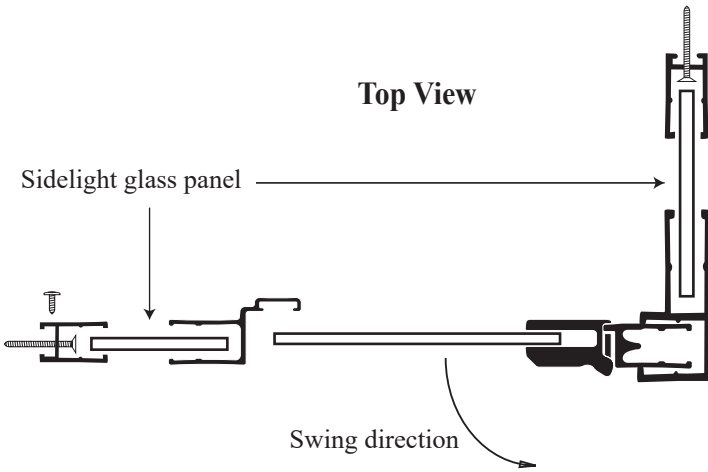

CHX 1631 - Semi Frameless Hinged Door

Top View