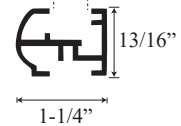

Threshold →