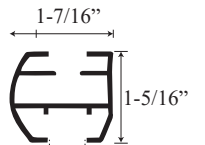

### • Specifications

Model Number:	CHX-1628
Door Type:	Single door
Opening Style:	Hinged
Opening widths:	30"- 60"
Door sizes:	20 1/2"- 28 1/2"
Walk through:	19 5/8"- 27 5/8", depending on opening
Glass thickness:	1/4"
Assembly:	Read installation guide
Country of origin:	United States of America

# CHX 1628 - Semi Frameless Hinged Door

**Top View**

Wall channel upright →

Wall channel upright (b) →

Inner upright Striker side →

Glass door and hinge →

**Section or Side view**

Header →

Header Cap →

Lower Threshold Cap →

Threshold →

Deflector seal →