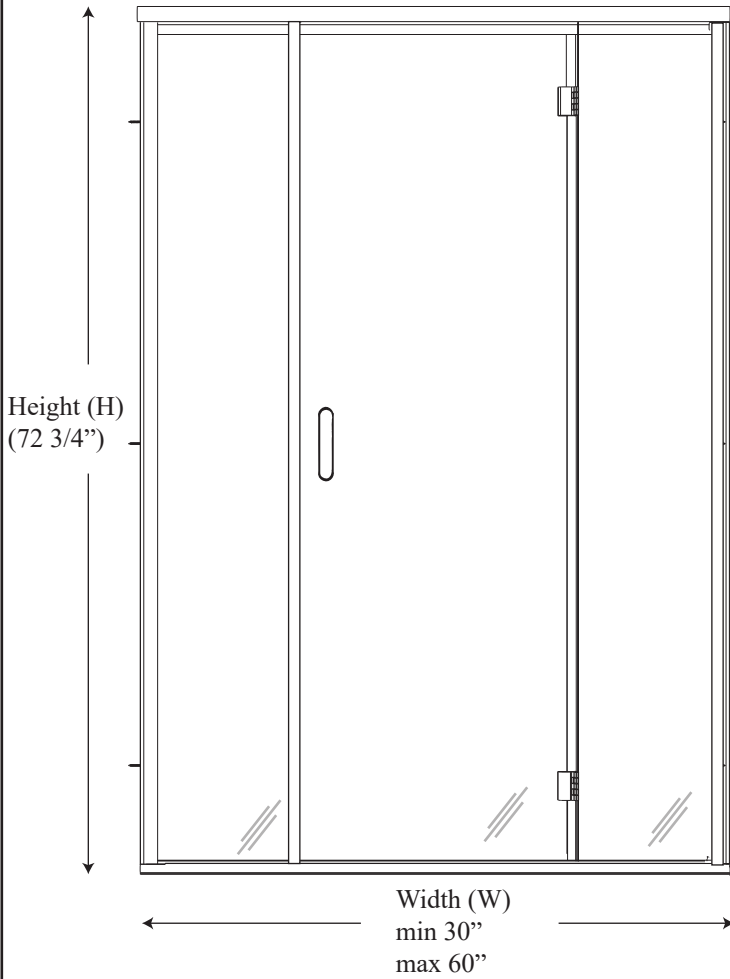

### Features:

- Reversible header allowing for either flat or round profile
- 6" C-Pull handle
- Aluminum patch hinges
- 1/4" Clear glass standard. Upgrades available.
- Fillers available for wall or base outages greater than 1/4"

### Configurations:

- Consists of single door panel and two sidelight glass panels.

### • Specifications

Model Number:	CHX-1628
Door Type:	Single door
Opening Style:	Hinged
Opening widths:	30"- 60"
Door sizes:	20 1/2"- 28 1/2"
Walk through:	19 5/8"- 27 5/8", depending on opening
Glass thickness:	1/4"
Assembly:	Read installation guide
Country of origin:	United States of America

# CHX 1628 - Semi Frameless Hinged Door

**Top View**

Wall channel upright →

Wall channel upright (b) →

Inner upright Striker side →

Glass door and hinge →

**Section or Side view**

Header →