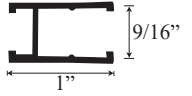

### • Specifications

Model Number:	CHX-1628
Door Type:	Single door
Opening Style:	Hinged
Opening widths:	30"- 60"
Door sizes:	20 1/2"- 28 1/2"
Walk through:	19 5/8"- 27 5/8", depending on opening
Glass thickness:	1/4"
Assembly:	Read installation guide
Country of origin:	United States of America

# CHX 1628 - Semi Frameless Hinged Door

**Top View**

Wall channel upright →

Wall channel upright (b) →

Inner upright Striker side →

Glass door and hinge →

**Section or Side view**

Header →