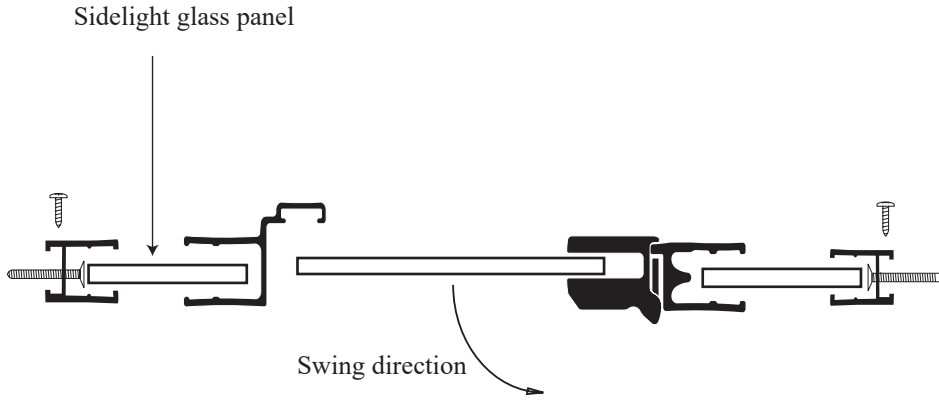

CHX 1628 - Semi Frameless Hinged Door

Top View