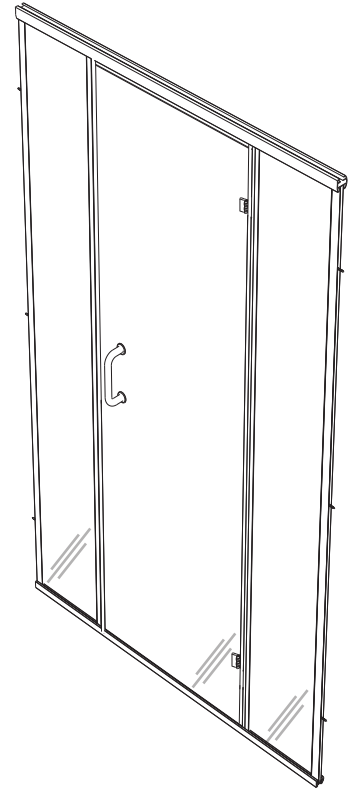

CHX 1628 - Semi Frameless Hinged Door

Features:

- Reversible header allowing for either flat or round profile
- 6" C-Pull handle
- Aluminum patch hinges
- 1/4" Clear glass standard. Upgrades available.
- Fillers available for wall or base outages greater than 1/4"

Configurations:

- Consists of single door panel and two sidelight glass panels.

Glass coating option:

- Diamon-Fusion treatment helps protect the build up of soap scum and hard water deposits and reduces cleaning time by 50%. Simply wipe down with a washcloth or squeegee after showering.

Codes/Standards

Tempered Glass
ANSI Z97.1
16 CFR 1201

• Material

High polished anodized aluminum.

• Colors

Available in Chrome (Anodized), Satin Nickel (Anodized).

• Century Bathworks 3 year Limited Warranty

See website or call for detailed information.

• Specifications

Model Number:	CHX-1628
Door Type:	Single door
Opening Style:	Hinged
Opening widths:	30"- 60"
Door sizes:	20 1/2"- 28 1/2"
Walk through:	19 5/8"- 27 5/8", depending on opening
Glass thickness:	1/4"
Assembly:	Read installation guide
Country of origin:	United States of America