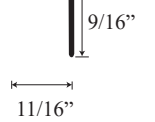

### • Specifications

Model Number:	CHX-1628
Door Type:	Single door
Opening Style:	Hinged
Opening widths:	30"- 60"
Door sizes:	20 1/2"- 28 1/2"
Walk through:	19 5/8"- 27 5/8", depending on opening
Glass thickness:	1/4"
Assembly:	Read installation guide
Country of origin:	United States of America

# CHX 1628 - Semi Frameless Hinged Door

**Top View**

Wall channel upright →

Wall channel upright (b) →

Inner upright Striker side →

Glass door and hinge →

**Section or Side view**

Header →

Header Cap →

Lower Threshold Cap →

Threshold →

Deflector seal →