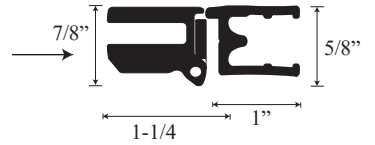

### • Specifications

Model Number:	CHX-1628
Door Type:	Single door
Opening Style:	Hinged
Opening widths:	30"- 60"
Door sizes:	20 1/2"- 28 1/2"
Walk through:	19 5/8"- 27 5/8", depending on opening
Glass thickness:	1/4"
Assembly:	Read installation guide
Country of origin:	United States of America

# CHX 1628 - Semi Frameless Hinged Door

**Top View**

Wall channel upright →

Wall channel upright (b) →

Inner upright Striker side →

Glass door and hinge →

**Section or Side view**

Header →

Header Cap →

Lower Threshold Cap →

Threshold →

Deflector seal →