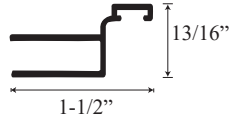

### • Specifications

Model Number:	CHX-1628
Door Type:	Single door
Opening Style:	Hinged
Opening widths:	30"- 60"
Door sizes:	20 1/2"- 28 1/2"
Walk through:	19 5/8"- 27 5/8", depending on opening
Glass thickness:	1/4"
Assembly:	Read installation guide
Country of origin:	United States of America

# CHX 1628 - Semi Frameless Hinged Door

**Top View**

Wall channel upright →

Wall channel upright (b) →

Inner upright Striker side →

Glass door and hinge →

**Section or Side view**

Header →

Header Cap →

Lower Threshold Cap →

Threshold →

Deflector seal →