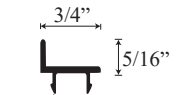

Lower Threshold Cap →