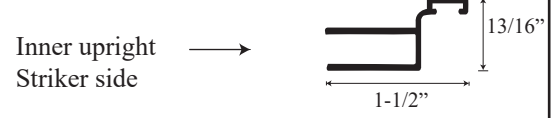

CHX 1627 - Semi Frameless Hinged Door