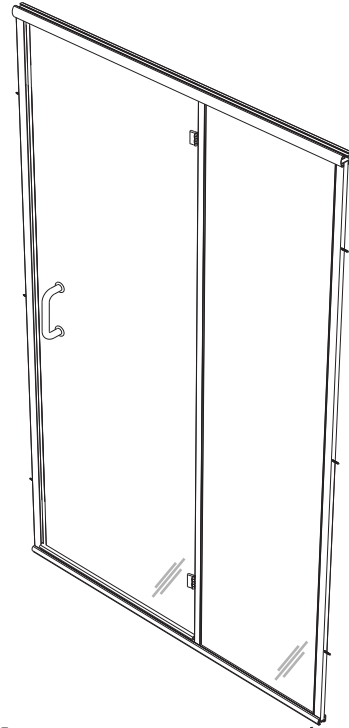

CHX 1627 - Semi Frameless Hinged Door

Features:

- Reversible header allowing for either flat or round profile
- 6" C-Pull handle
- Aluminum patch hinges
- 1/4" Clear glass standard. Upgrades available.
- Fillers available for wall or base outages greater than 1/4"

Configurations:

- Consists of single door panel and single sidelight glass panel.

Glass coating option:

- Diamon-Fusion treatment helps protect the build up of soap scum and hard water deposits and reduces cleaning time by 50%. Simply wipe down with a washcloth or squeegee after showering.

Codes/Standards

Tempered Glass
ANSI Z97.1
16 CFR 1201

• Material

High polished anodized aluminum.

• Colors

Available in Chrome (Anodized), Satin Nickel (Anodized).

• Century Bathworks 3 year Limited Warranty

See website or call for detailed information.

• Specifications

Model Number:	CHX-1627
Door Type:	Single door
Opening Style:	Hinged
Opening widths:	30"- 60"
Door sizes:	20 1/2"- 28 1/2"
Walk through:	19 5/8"- 27 5/8", depending on opening
Glass thickness:	1/4"
Assembly:	Read installation guide
Country of origin:	United States of America