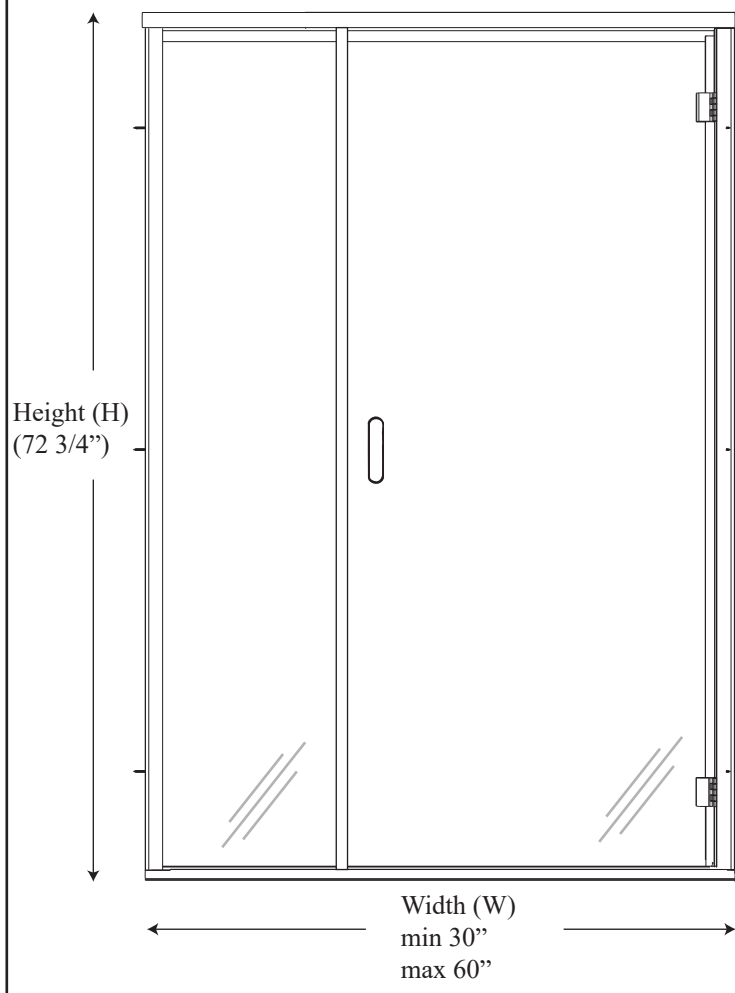

CHX 1627 - Semi Frameless Hinged Door