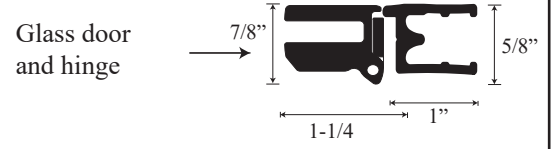

CHX 1627 - Semi Frameless Hinged Door