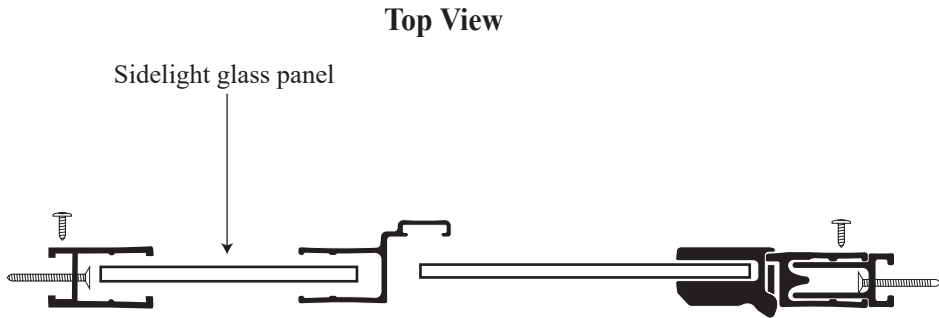

CHX 1627 - Semi Frameless Hinged Door