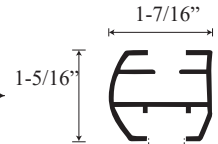

### • Specifications

Model Number:	CH-70
Door Type:	Single door
Opening Style:	Hinged
Opening widths:	23 1/4"- 31 1/4"
Walk through:	19 1/4"- 27 1/4", depending on opening
Glass thickness:	1/4"
Assembly:	Read installation guide
Country of origin:	United States of America

# CH 70 - Centec Semi Frameless Hinged Door

**Top View**

**Section or Side view**

Outer wall channel upright

Inner upright Striker side

Glass door with door frame and pivot assembly

Header

Header Cap