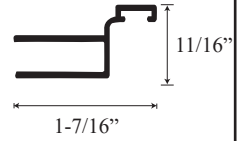

### • Specifications

Model Number:	CH-70
Door Type:	Single door
Opening Style:	Hinged
Opening widths:	23 1/4"- 31 1/4"
Walk through:	19 1/4"- 27 1/4", depending on opening
Glass thickness:	1/4"
Assembly:	Read installation guide
Country of origin:	United States of America

# CH 70 - Centec Semi Frameless Hinged Door

**Top View**

**Section or Side view**

Outer wall channel upright

Inner upright Striker side

Glass door with door frame and pivot assembly

Header

Header Cap