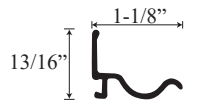

CH 70 - Centec Semi Frameless Hinged Door

Outer wall channel upright

Inner upright Striker side

Glass door with door frame and pivot assembly

Header

Header Cap

Bottom Door Frame

Drip Pan

Lower Threshold Cap

Threshold