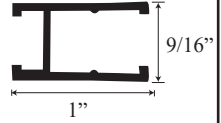

### • Specifications

Model Number:	CH-70
Door Type:	Single door
Opening Style:	Hinged
Opening widths:	23 1/4"- 31 1/4"
Walk through:	19 1/4"- 27 1/4", depending on opening
Glass thickness:	1/4"
Assembly:	Read installation guide
Country of origin:	United States of America

# CH 70 - Centec Semi Frameless Hinged Door

**Top View**

**Section or Side view**

Outer wall channel upright

Inner upright Striker side

Glass door with door frame and pivot assembly

Header

Header Cap