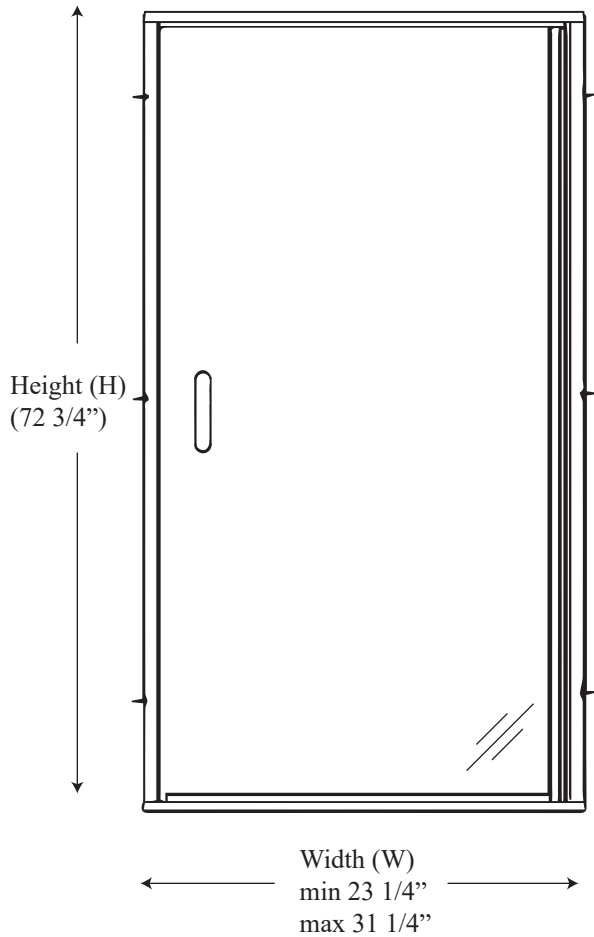

CH 70 - Centec Semi Frameless Hinged Door

Top View