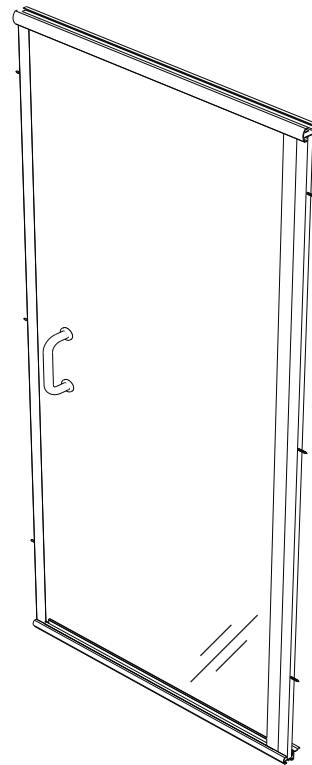

CH 70 - Centec Semi Frameless Hinged Door

Features:

- Reversible header allowing either round or flat profile.
- 6" C-pull handle included.
- 1/4" clear tempered glass standard. Upgrades available
- Built-in Aluminum drip pan with vinyl or vinyl deflector.
- Magnetic striker allows superior performance with water leakage.
- Fillers available for wall or base outages greater than 1/4".
- Can be installed to hinge from left or right, though best to specify hinge location when ordering.

Configurations:

- Consists of single door panel

Glass coating option:

- Diamon-Fusion treatment helps protect the build up of soap scum and hard water deposits and reduces cleaning time by 50%. Simply wipe down with a washcloth or squeegee after showering.

Codes/Standards

Tempered Glass
ANSI Z97.1
16 CFR 1201

• Material

High polished anodized aluminum.

• Colors

Available in Polished Chrome, Satin Nickel, Painted colors (6), available upon request

• Century Bathworks 3 year Limited Warranty

See website or call for detailed information.

• Specifications

Model Number:	CH-70
Door Type:	Single door
Opening Style:	Hinged
Opening widths:	23 1/4"- 31 1/4"
Walk through:	19 1/4"- 27 1/4", depending on opening
Glass thickness:	1/4"
Assembly:	Read installation guide
Country of origin:	United States of America