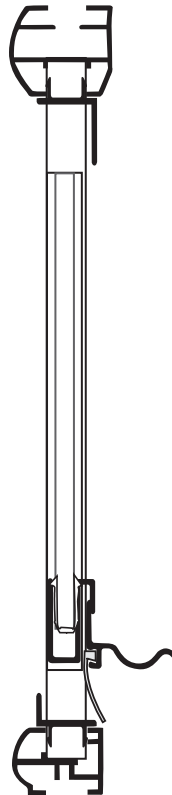

## CH 70 - Centec Semi Frameless Hinged Door

### Features:

- Reversible header allowing either round or flat profile.
- 6" C-pull handle included.
- 1/4" clear tempered glass standard. Upgrades available
- Built-in Aluminum drip pan with vinyl or vinyl deflector.
- Magnetic striker allows superior performance with water leakage.
- Fillers available for wall or base outages greater than 1/4".
- Can be installed to hinge from left or right, though best to specify hinge location when ordering.

### • Specifications

Model Number:	CH-70
Door Type:	Single door
Opening Style:	Hinged
Opening widths:	23 1/4"- 31 1/4"
Walk through:	19 1/4"- 27 1/4", depending on opening
Glass thickness:	1/4"
Assembly:	Read installation guide
Country of origin:	United States of America

# CH 70 - Centec Semi Frameless Hinged Door

**Top View**

**Section or Side view**

Outer wall channel upright

Inner upright Striker side

Glass door with door frame and pivot assembly

Header

Header Cap