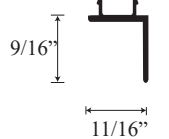

### • Specifications

Model Number:	CH-70
Door Type:	Single door
Opening Style:	Hinged
Opening widths:	23 1/4"- 31 1/4"
Walk through:	19 1/4"- 27 1/4", depending on opening
Glass thickness:	1/4"
Assembly:	Read installation guide
Country of origin:	United States of America

# CH 70 - Centec Semi Frameless Hinged Door

**Top View**

**Section or Side view**

Outer wall channel upright

Inner upright Striker side

Glass door with door frame and pivot assembly

Header

Header Cap