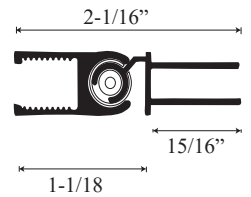

### Features:

- Reversible header allowing either round or flat profile.
- 6" C-pull handle included.
- 1/4" clear tempered glass standard. Upgrades available
- Built-in Aluminum drip pan with vinyl or vinyl deflector.
- Magnetic striker allows superior performance with water leakage.
- Fillers available for wall or base outages greater than 1/4".
- Can be installed to hinge from left or right, though best to specify hinge location when ordering.

### • Specifications

Model Number:	CH-70
Door Type:	Single door
Opening Style:	Hinged
Opening widths:	23 1/4"- 31 1/4"
Walk through:	19 1/4"- 27 1/4", depending on opening
Glass thickness:	1/4"
Assembly:	Read installation guide
Country of origin:	United States of America

# CH 70 - Centec Semi Frameless Hinged Door

**Top View**

**Section or Side view**

Outer wall channel upright

Inner upright Striker side

Glass door with door frame and pivot assembly

Header

Header Cap

Bottom Door Frame

Drip Pan

Lower Threshold Cap

Threshold