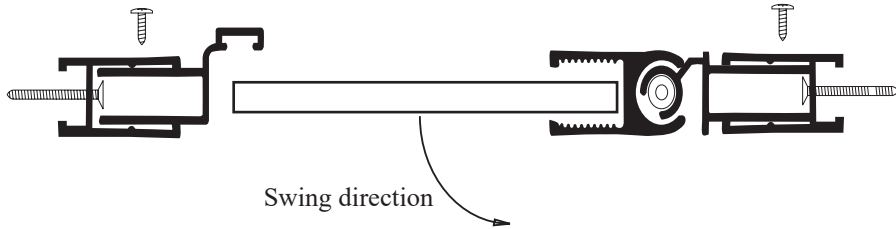

CH 70 - Centec Semi Frameless Hinged Door

Top View