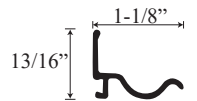

See website or call for detailed information.

• Specifications

Model Number:	CH-1628
Door Type:	Single door with two sidelight glass panels
Opening style:	Hinged
Opening widths:	30"- 60"
Door sizes:	20 1/2"- 28 1/2"
Walk-through:	19 1/2"- 27"
Glass thickness:	1/4"
Assembly:	Read installation guide
Country of origin:	United states of America`

CH 1628 - Semi Frameless Hinged Door

Top View

Outer wall channel upright

Inner upright Striker side

Glass door with door frame and pivot assembly

Section or Side view

Header

Header Cap

Transition channel upright

Bottom Door Frame

Drip Pan

Lower Threshold Cap

Threshold