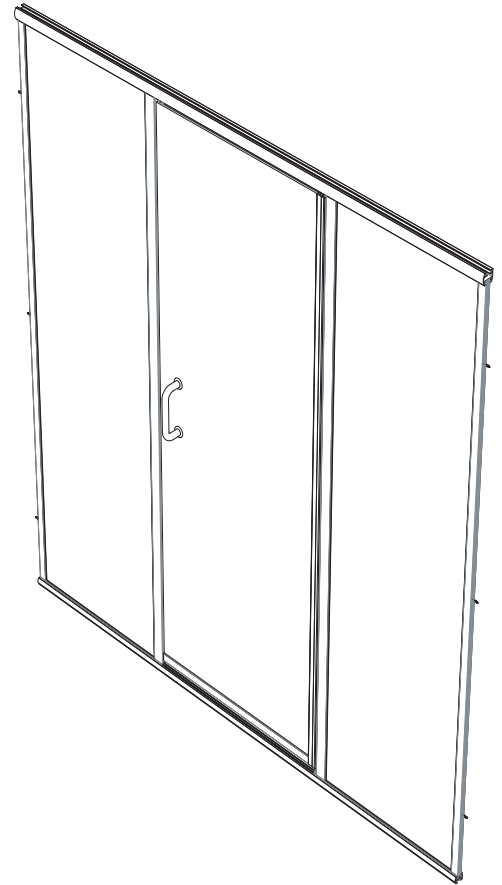

CH 1628 - Semi Frameless Hinged Door

Features:

- Reversible header allowing either round or flat profile.
- 6" C-pull handle included.
- 1/4" clear tempered glass standard. Upgrades available
- Built-in Aluminum drip pan with vinyl or vinyl deflector.
- Magnetic striker allows superior performance with water leakage.
- Fillers available for wall or base outages greater than 1/4".
- Can be installed to hinge from left or right, though best to specify hinge location when ordering.

Configurations:

- Consists of single door panel and two sidelight glass panels.

Glass coating option:

- Diamon-Fusion treatment helps protect the build up of soap scum and hard water deposits and reduces cleaning time by 50%. Simply wipe down with a washcloth or squeegee after showering.

Codes/Standards

Tempered Glass
ANSI Z97.1
16 CFR 1201

• Material

High polished anodized aluminum.

• Colors

Available in Polished Chrome, Satin Nickel, Gold, Painted colors, available upon request

• Century Bathworks 3 year Limited Warranty

See website or call for detailed information.

• Specifications

Model Number:	CH-1628
Door Type:	Single door with two sidelight glass panels
Opening style:	Hinged
Opening widths:	30"- 60"
Door sizes:	20 1/2"- 28 1/2"
Walk-through:	19 1/2"- 27"
Glass thickness:	1/4"
Assembly:	Read installation guide
Country of origin:	United states of America`