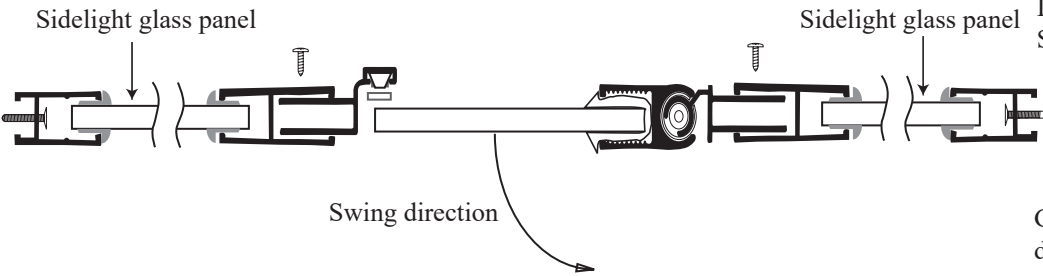

CH 1628 - Semi Frameless Hinged Door

Features:

- Reversible header allowing either round or flat profile.
- 6" C-pull handle included.
- 1/4" clear tempered glass standard. Upgrades available
- Built-in Aluminum drip pan with vinyl or vinyl deflector.
- Magnetic striker allows superior performance with water leakage.
- Fillers available for wall or base outages greater than 1/4".
- Can be installed to hinge from left or right, though best to specify hinge location when ordering.

Configurations:

- Consists of single door panel and two sidelight glass panels.

Glass coating option:

- Diamon-Fusion treatment helps protect the build up of soap scum and hard water deposits and reduces cleaning time by 50%. Simply wipe down with a washcloth or squeegee after showering.

See website or call for detailed information.

• Specifications

Model Number:	CH-1628
Door Type:	Single door with two sidelight glass panels
Opening style:	Hinged
Opening widths:	30"- 60"
Door sizes:	20 1/2"- 28 1/2"
Walk-through:	19 1/2"- 27"
Glass thickness:	1/4"
Assembly:	Read installation guide
Country of origin:	United states of America`

CH 1628 - Semi Frameless Hinged Door

Top View

Outer wall channel upright

Inner upright Striker side

Glass door with door frame and pivot assembly

Section or Side view

Header

Header Cap