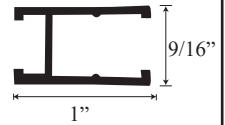

See website or call for detailed information.

• Specifications

Model Number:	CH-1628
Door Type:	Single door with two sidelight glass panels
Opening style:	Hinged
Opening widths:	30"- 60"
Door sizes:	20 1/2"- 28 1/2"
Walk-through:	19 1/2"- 27"
Glass thickness:	1/4"
Assembly:	Read installation guide
Country of origin:	United states of America`

CH 1628 - Semi Frameless Hinged Door

Top View

Outer wall channel upright

Inner upright Striker side

Glass door with door frame and pivot assembly

Section or Side view

Header

Header Cap