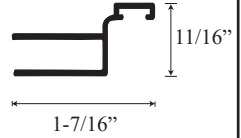

See website or call for detailed information.

• Specifications

Model Number:	CH-1628
Door Type:	Single door with two sidelight glass panels
Opening style:	Hinged
Opening widths:	30"- 60"
Door sizes:	20 1/2"- 28 1/2"
Walk-through:	19 1/2"- 27"
Glass thickness:	1/4"
Assembly:	Read installation guide
Country of origin:	United states of America`

CH 1628 - Semi Frameless Hinged Door

Top View

Outer wall channel upright

Inner upright Striker side

Glass door with door frame and pivot assembly

Section or Side view

Header

Header Cap

Transition channel upright

Bottom Door Frame

Drip Pan

Lower Threshold Cap

Threshold