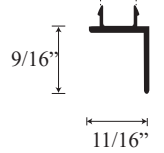

See website or call for detailed information.

• Specifications

Model Number:	CH-1628
Door Type:	Single door with two sidelight glass panels
Opening style:	Hinged
Opening widths:	30"- 60"
Door sizes:	20 1/2"- 28 1/2"
Walk-through:	19 1/2"- 27"
Glass thickness:	1/4"
Assembly:	Read installation guide
Country of origin:	United states of America`

CH 1628 - Semi Frameless Hinged Door

Top View

Outer wall channel upright

Inner upright Striker side

Glass door with door frame and pivot assembly

Section or Side view

Header

Header Cap

Transition channel upright

Bottom Door Frame

Drip Pan

Lower Threshold Cap

Threshold