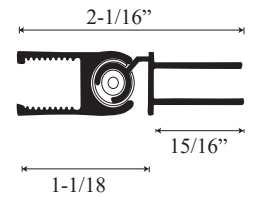

CH 1628 - Semi Frameless Hinged Door

Features:

- Reversible header allowing either round or flat profile.
- 6" C-pull handle included.
- 1/4" clear tempered glass standard. Upgrades available
- Built-in Aluminum drip pan with vinyl or vinyl deflector.
- Magnetic striker allows superior performance with water leakage.
- Fillers available for wall or base outages greater than 1/4".
- Can be installed to hinge from left or right, though best to specify hinge location when ordering.

See website or call for detailed information.

• Specifications

Model Number:	CH-1628
Door Type:	Single door with two sidelight glass panels
Opening style:	Hinged
Opening widths:	30"- 60"
Door sizes:	20 1/2"- 28 1/2"
Walk-through:	19 1/2"- 27"
Glass thickness:	1/4"
Assembly:	Read installation guide
Country of origin:	United states of America`

CH 1628 - Semi Frameless Hinged Door

Top View

Outer wall channel upright

Inner upright Striker side

Glass door with door frame and pivot assembly

Section or Side view

Header

Header Cap

Transition channel upright

Bottom Door Frame

Drip Pan

Lower Threshold Cap

Threshold