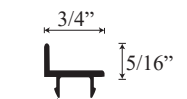

See website or call for detailed information.

• Specifications

Model Number:	CH-1628
Door Type:	Single door with two sidelight glass panels
Opening style:	Hinged
Opening widths:	30"- 60"
Door sizes:	20 1/2"- 28 1/2"
Walk-through:	19 1/2"- 27"
Glass thickness:	1/4"
Assembly:	Read installation guide
Country of origin:	United states of America`

Transition channel upright

Bottom Door Frame

Drip Pan

Lower Threshold Cap

Threshold