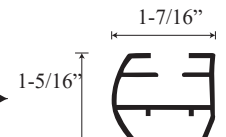

See website or call for detailed information.

• Specifications

Model Number:	CH-1628
Door Type:	Single door with two sidelight glass panels
Opening style:	Hinged
Opening widths:	30"- 60"
Door sizes:	20 1/2"- 28 1/2"
Walk-through:	19 1/2"- 27"
Glass thickness:	1/4"
Assembly:	Read installation guide
Country of origin:	United states of America`

CH 1628 - Semi Frameless Hinged Door

Top View

Outer wall channel upright

Inner upright Striker side

Glass door with door frame and pivot assembly

Section or Side view

Header

Header Cap

Transition channel upright

Bottom Door Frame

Drip Pan

Lower Threshold Cap

Threshold