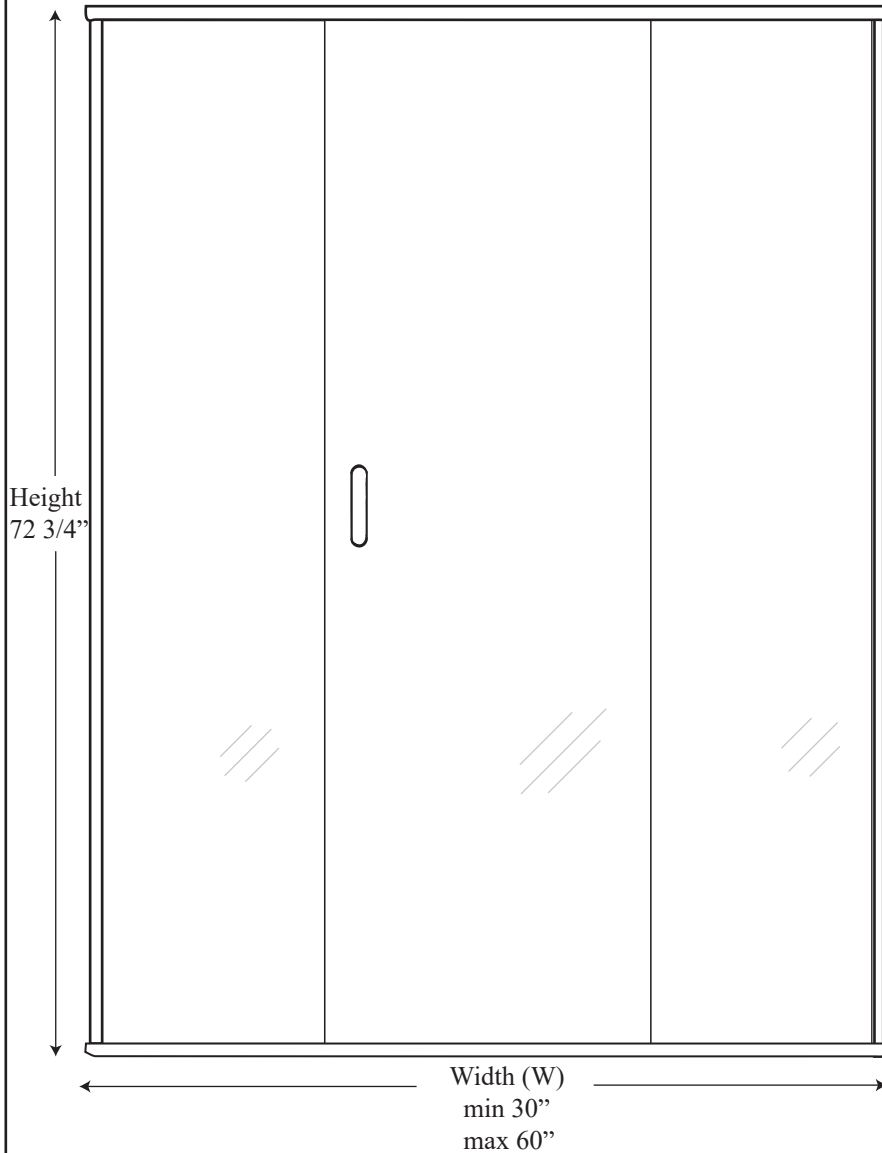

CH 1628 - Semi Frameless Hinged Door

Features:

- Reversible header allowing either round or flat profile.
- 6" C-pull handle included.
- 1/4" clear tempered glass standard. Upgrades available
- Built-in Aluminum drip pan with vinyl or vinyl deflector.
- Magnetic striker allows superior performance with water leakage.
- Fillers available for wall or base outages greater than 1/4".
- Can be installed to hinge from left or right, though best to specify hinge location when ordering.

See website or call for detailed information.

• Specifications

Model Number:	CH-1628
Door Type:	Single door with two sidelight glass panels
Opening style:	Hinged
Opening widths:	30"- 60"
Door sizes:	20 1/2"- 28 1/2"
Walk-through:	19 1/2"- 27"
Glass thickness:	1/4"
Assembly:	Read installation guide
Country of origin:	United states of America`

CH 1628 - Semi Frameless Hinged Door

Top View

Outer wall channel upright

Inner upright Striker side

Glass door with door frame and pivot assembly

Section or Side view

Header

Header Cap