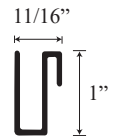

See website or call for detailed information.

• Specifications

Model Number:	CH-1628
Door Type:	Single door with two sidelight glass panels
Opening style:	Hinged
Opening widths:	30"- 60"
Door sizes:	20 1/2"- 28 1/2"
Walk-through:	19 1/2"- 27"
Glass thickness:	1/4"
Assembly:	Read installation guide
Country of origin:	United states of America`

CH 1628 - Semi Frameless Hinged Door

Top View

Outer wall channel upright

Inner upright Striker side

Glass door with door frame and pivot assembly

Section or Side view

Header

Header Cap

Transition channel upright

Bottom Door Frame

Drip Pan

Lower Threshold Cap

Threshold