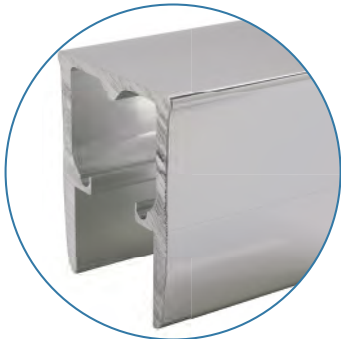

Flat header for slider models at no additional charge (heavy duty shown)