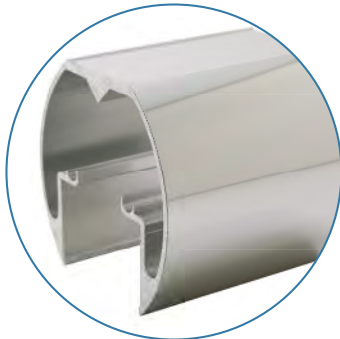

Century Bathworks

design & innovation

centec
shower
doors

CENTURY

centec shower doors

Century Bathworks

Centec Series

Top quality frameless slider and semi-frameless hinged enclosures with unlimited options make it the perfect fit. Centec enclosures feature a unique round header design constructed of heavy gauge high polished aluminum for a contemporary look.

bamboo satin etch

soft hammered

niagara

linen

bubble

white dots

cast

bissexlux

glue chip

bamboo

satin ice

reed

monumental

master carre

satin coral

3/8" stipolite
1/4" pattern 62

headers, finishes, handles & bars

Centec comes standard with contemporary round header for both slider and hinged models. Crown headers for sliders are available at an additional cost. Optional flat headers are available for sliders upon request at no extra charge.