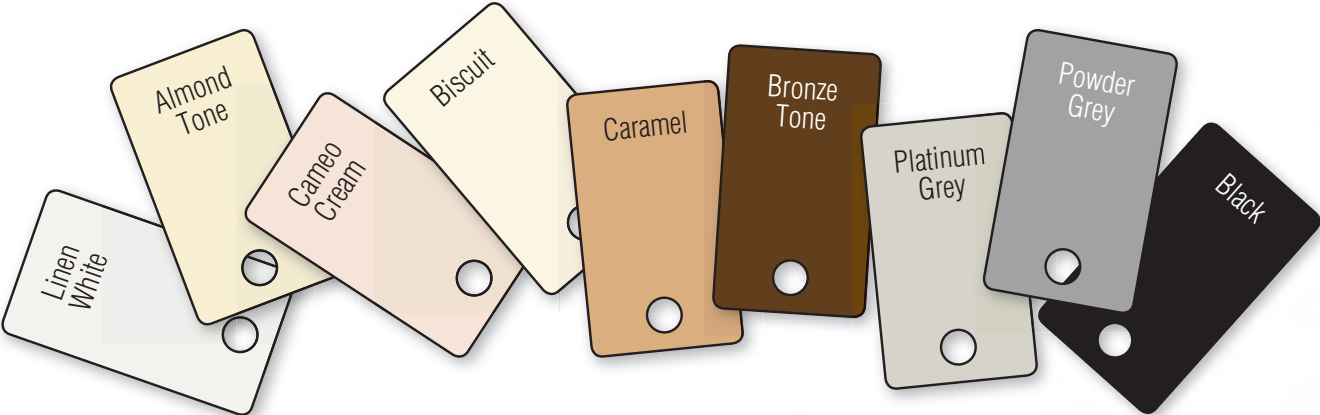

headers, finishes, handles & bars

Centec comes standard with contemporary round header for both slider and hinged models. Crown headers for sliders are available at an additional cost. Optional flat headers are available for sliders upon request at no extra charge.

Standard round header for slider models (heavy duty shown)

Flat header for slider models at no additional charge (heavy duty shown)

Upgrade crown header for slider models

Colortec Paint Colors* (Custom Paint Match Available) / 5 anodized aluminum finishes