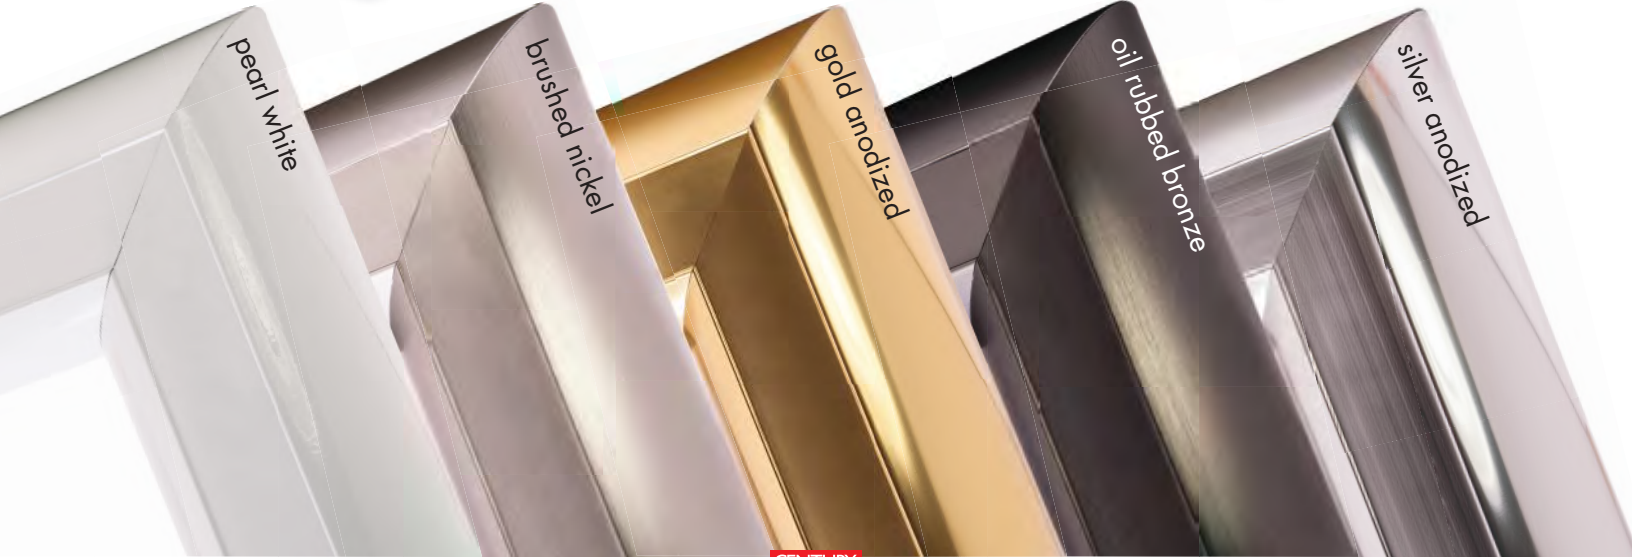

Century Bathworks

design & innovation

centec
shower
doors

CENTURY

centec shower doors

Century Bathworks

Centec Series

Top quality frameless slider and semi-frameless hinged enclosures with unlimited options make it the perfect fit. Centec enclosures feature a unique round header design constructed of heavy gauge high polished aluminum for a contemporary look.

headers, finishes, handles & bars

Centec comes standard with contemporary round header for both slider and hinged models. Crown headers for sliders are available at an additional cost. Optional flat headers are available for sliders upon request at no extra charge.

Standard round header for slider models (heavy duty shown)

Flat header for slider models at no additional charge (heavy duty shown)

Upgrade crown header for slider models

Colortec Paint Colors* (Custom Paint Match Available) / 5 anodized aluminum finishes