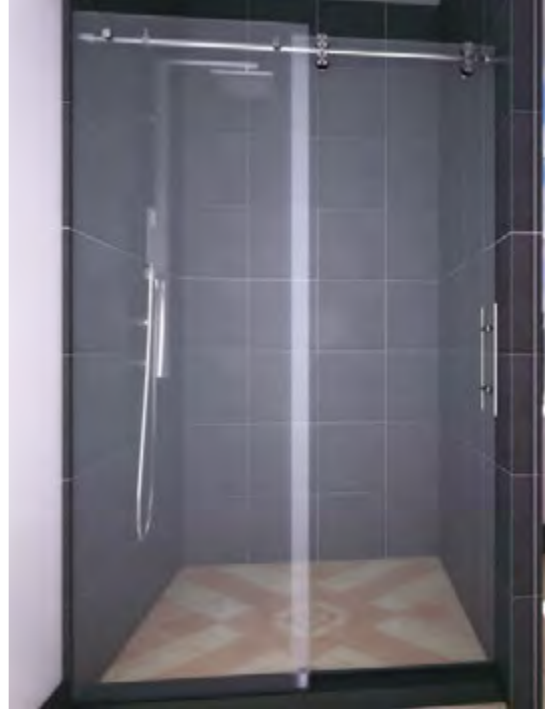

Century Bathworks

design & innovation

centec
shower
doors

CENTURY

centec shower doors

Century Bathworks

Centec Series

Top quality frameless slider and semi-frameless hinged enclosures with unlimited options make it the perfect fit. Centec enclosures feature a unique round header design constructed of heavy gauge high polished aluminum for a contemporary look.

anti-lift feature

centec shower doors /
glass options

Century Bathworks

CENTURY

The optional Diamon-Fusion treatment helps protect the glass from the build up of soap scum and hard water deposits and reduces cleaning time by 50%. When added during manufacturing, a vapor mist fills the natural microscopic peaks and valleys in the glass making it easier to clean. Simply wipe down with a washcloth or squeegee after showering.

headers, finishes, handles & bars

Centec comes standard with contemporary round header for both slider and hinged models. Crown headers for sliders are available at an additional cost. Optional flat headers are available for sliders upon request at no extra charge.