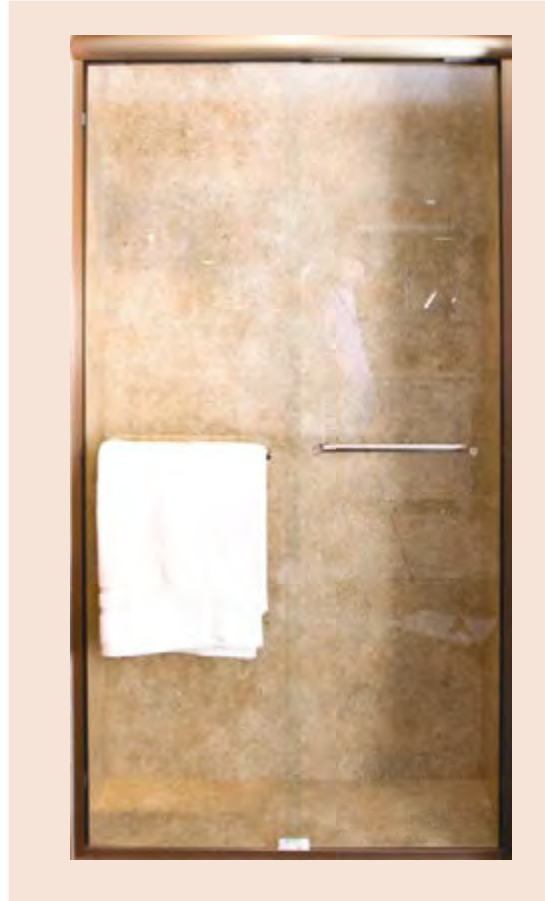

Century Bathworks

design & innovation

centec
shower
doors

CENTURY

centec shower doors

Century Bathworks

Centec Series

Top quality frameless slider and semi-frameless hinged enclosures with unlimited options make it the perfect fit. Centec enclosures feature a unique round header design constructed of heavy gauge high polished aluminum for a contemporary look.

anti-lift feature

centec shower doors /
glass options

Century Bathworks

CENTURY

The optional Diamon-Fusion treatment helps protect the glass from the build up of soap scum and hard water deposits and reduces cleaning time by 50%. When added during manufacturing, a vapor mist fills the natural microscopic peaks and valleys in the glass making it easier to clean. Simply wipe down with a washcloth or squeegee after showering.

bamboo satin etch

soft hammered

niagara

linen

bubble

white dots

cast

bissexlux