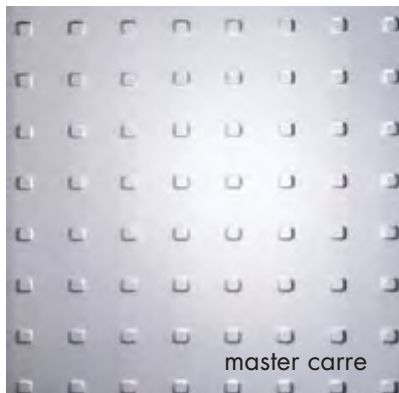

bamboo satin etch

soft hammered

niagara

linen

bubble

white dots

cast

bissexlux

glue chip

bamboo

satin ice

reed

monumental

master carre

satin coral

3/8" stipolite
1/4" pattern 62

headers, finishes, handles & bars

Centec comes standard with contemporary round header for both slider and hinged models. Crown headers for sliders are available at an additional cost. Optional flat headers are available for sliders upon request at no extra charge.