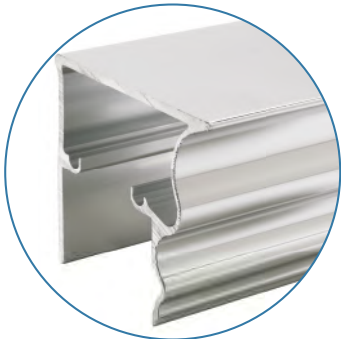

Century Bathworks

design & innovation

centec
shower
doors

CENTURY

centec shower doors

Century Bathworks

Centec Series

Top quality frameless slider and semi-frameless hinged enclosures with unlimited options make it the perfect fit. Centec enclosures feature a unique round header design constructed of heavy gauge high polished aluminum for a contemporary look.

headers, finishes, handles & bars

Centec comes standard with contemporary round header for both slider and hinged models. Crown headers for sliders are available at an additional cost. Optional flat headers are available for sliders upon request at no extra charge.

Standard round header for slider models (heavy duty shown)

Flat header for slider models at no additional charge (heavy duty shown)

Upgrade crown header for slider models

Colortec Paint Colors* (Custom Paint Match Available) / 5 anodized aluminum finishes