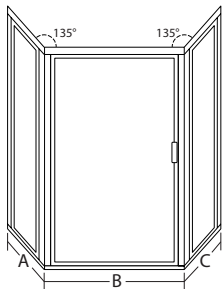

1" FRAME- ROUND HEADER

B-1669 & B-1669B NEO-ANGLE PANEL, DOOR, PANEL							
WIDTH (A+B+C)	54"	60"	66"	72"	78"	84"	90"
68" Height	$7,509	$7,750	$8,080	$8,383	$8,623	$8,924	$9,258
72" Height	$7,779	$8,024	$8,359	$8,666	$8,910	$9,217	$9,558
76" Height	$8,050	$8,300	$8,638	$8,948	$9,197	$9,507	$9,846
80" Height	$8,385	$8,639	$8,982	$9,296	$9,550	$9,864	$10,208