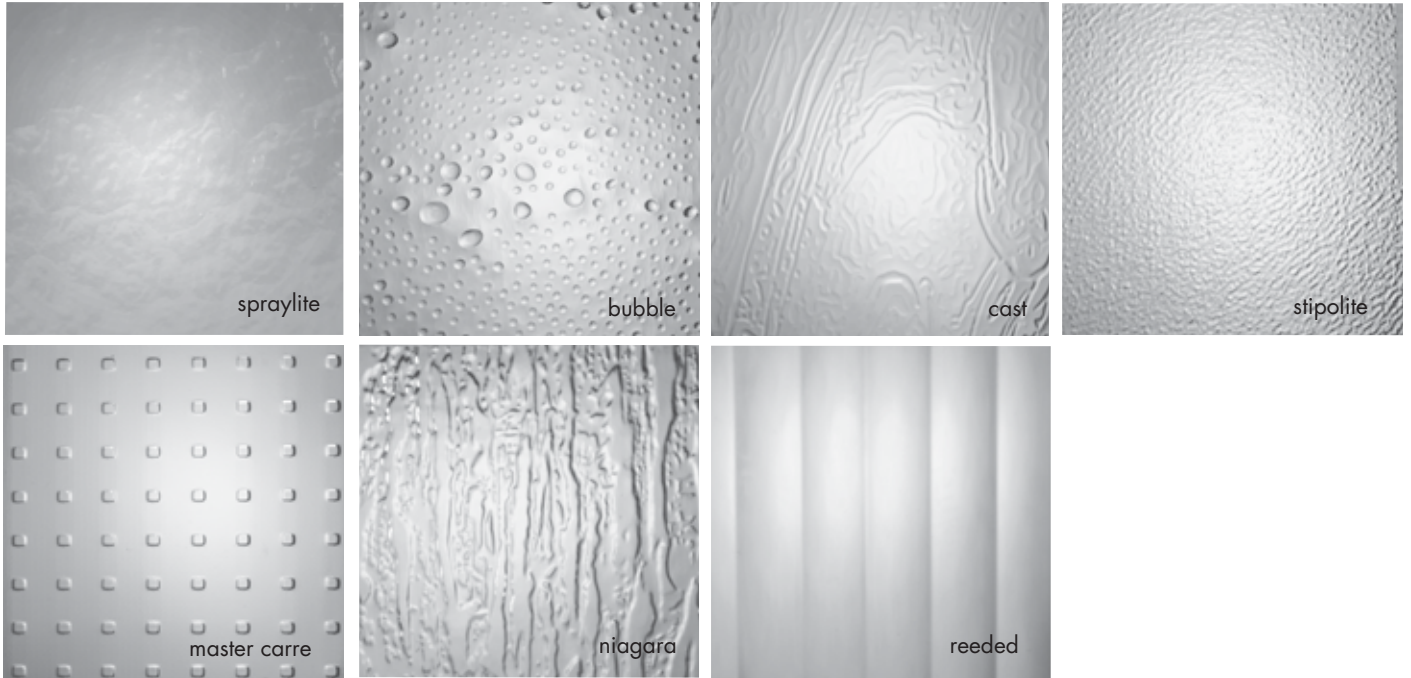

DIAMON-FUSION INTERNATIONAL
"Innovation That Ignites Business"

The optional Diamon-Fusion treatment helps protect the glass from the build up of soap scum and hard water deposits and reduces cleaning time by 50%. When added during manufacturing, a vapor mist fills the natural microscopic peaks and valleys in the glass with a ultra thin optically clear durable material making it easier to clean. Simply wipe down with a washcloth or squeegee after showering.

Customers ask for ShowerGuard glass by name because it's the first and best permanent protective shower glass on the market. Wipe-on, spray-on alternatives may need to be periodically re-applied after use. Only ShowerGuard glass is guaranteed for a lifetime.