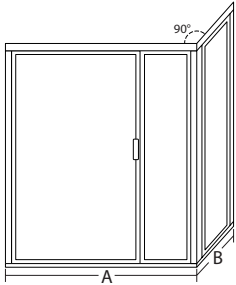

1" FRAME- ROUND HEADER

B-1631 & B-1631B DOOR & PANEL WITH 90° RETURN PANEL							
WIDTH (A+B)	60"	66"	72"	78"	84"	90"	96"
68" Height	$8,745	$9,037	$9,325	$9,615	$9,903	$10,191	$10,503
72" Height	$9,080	$9,374	$9,666	$9,957	$10,251	$10,543	$10,859
76" Height	$9,412	$9,710	$10,007	$10,304	$10,599	$10,896	$11,215
80" Height	$9,810	$10,113	$10,414	$10,713	$11,013	$11,314	$11,637