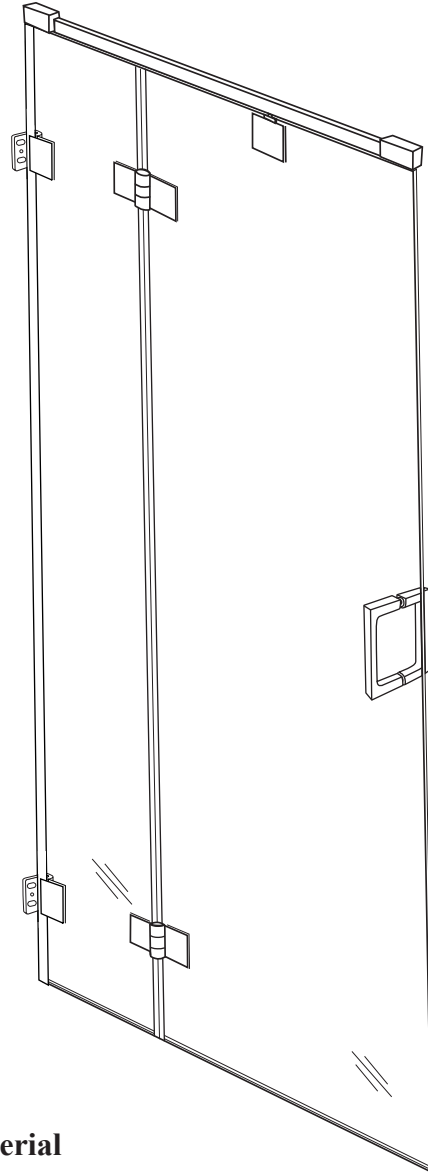

BF 70 Centec Bifold Door

Features:

- Bifold doors operate with the ease of a conventional door
- Handle swings in a natural, ergonomic path.
- Slim 1" square brass header
- Ideal for tight spaces-Easily clears vanities and toilets.
- Ideal for ADA applications
- Fully opened doors create a safer environment while bathing young children and adults.
- Standard 1/4" Glass.

Configurations:

- Consists of hinge panel and a door with track guide.

Glass coating option:

- Diamon-Fusion treatment helps protect the build up of soap scum and hard water deposits and reduces cleaning time by 50%.
  Simply wipe down with a washcloth or squeegee after showering.

Codes/Standards

Tempered Glass
ANSI Z97.1
16 CFR 1201

• Material

High Quality Brass

• Colors

Available in Chrome, Satin Nickel, Matte Black.

• Century Bathworks 3 year Limited Warranty

See website or call for detailed information.

• Specifications

Model Number:	BF-70
Door Type:	Hinged Door and Panel
Opening style:	GG and Wall Hinge Assembly
Opening width:	20"– 30"
Opening height stall:	Up to 76"
Glass thickness:	1/4"
Assembly:	Read Installation Guide
Country of origin:	United States of America