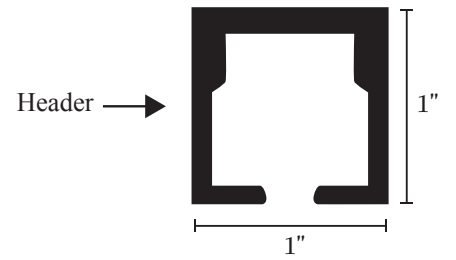

BF 70 Centec Bifold Door

Top View