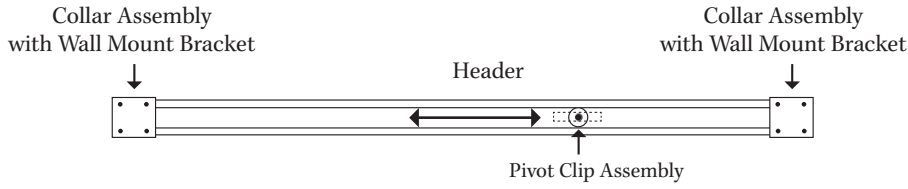

BF 70 Centec Bifold Door

Top View