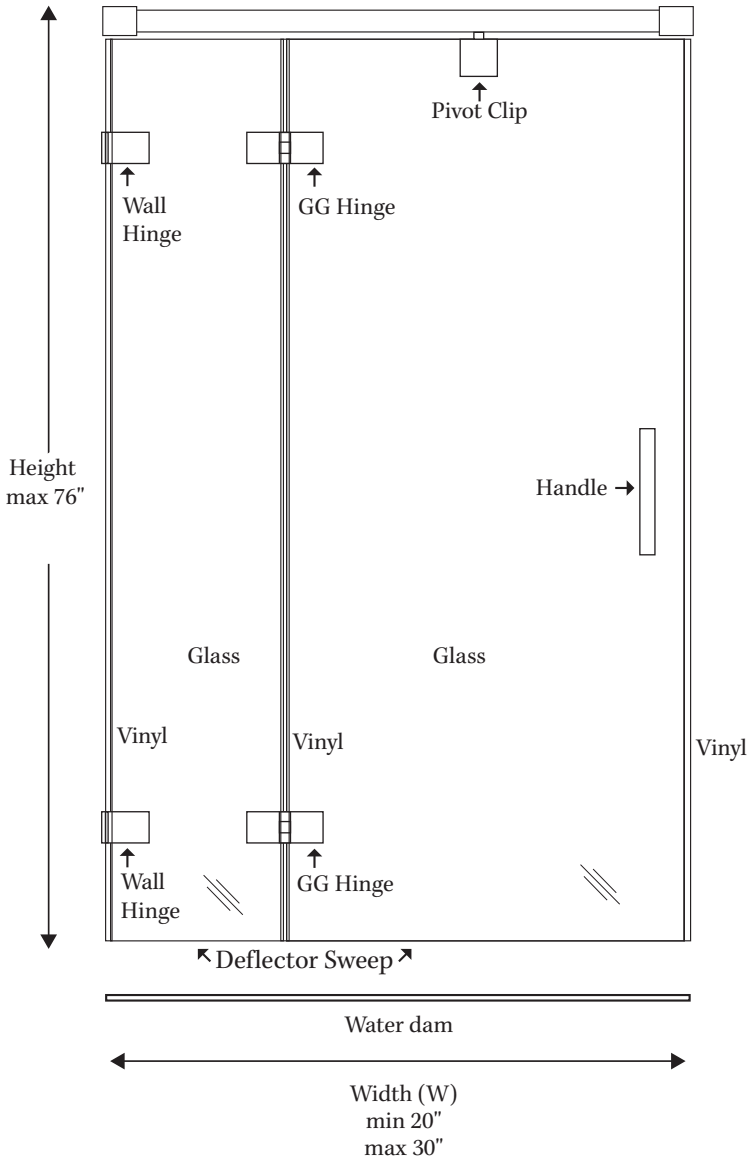

BF 70 Centec Bifold Door

Features:

- Bifold doors operate with the ease of a conventional door
- Handle swings in a natural, ergonomic path.
- Slim 1" square brass header
- Ideal for tight spaces-Easily clears vanities and toilets.
- Ideal for ADA applications
- Fully opened doors create a safer environment while bathing young children and adults.
- Standard 1/4" Glass.

Configurations:

- Consists of hinge panel and a door with track guide.

Glass coating option:

- Diamon-Fusion treatment helps protect the build up of soap scum and hard water deposits and reduces cleaning time by 50%.
Simply wipe down with a washcloth or squeegee after showering.

• Specifications

Model Number:	BF-70
Door Type:	Hinged Door and Panel
Opening style:	GG and Wall Hinge Assembly
Opening width:	20"– 30"
Opening height stall:	Up to 76"
Glass thickness:	1/4"
Assembly:	Read Installation Guide
Country of origin:	United States of America

BF 70 Centec Bifold Door

Top View

Front View

Side View