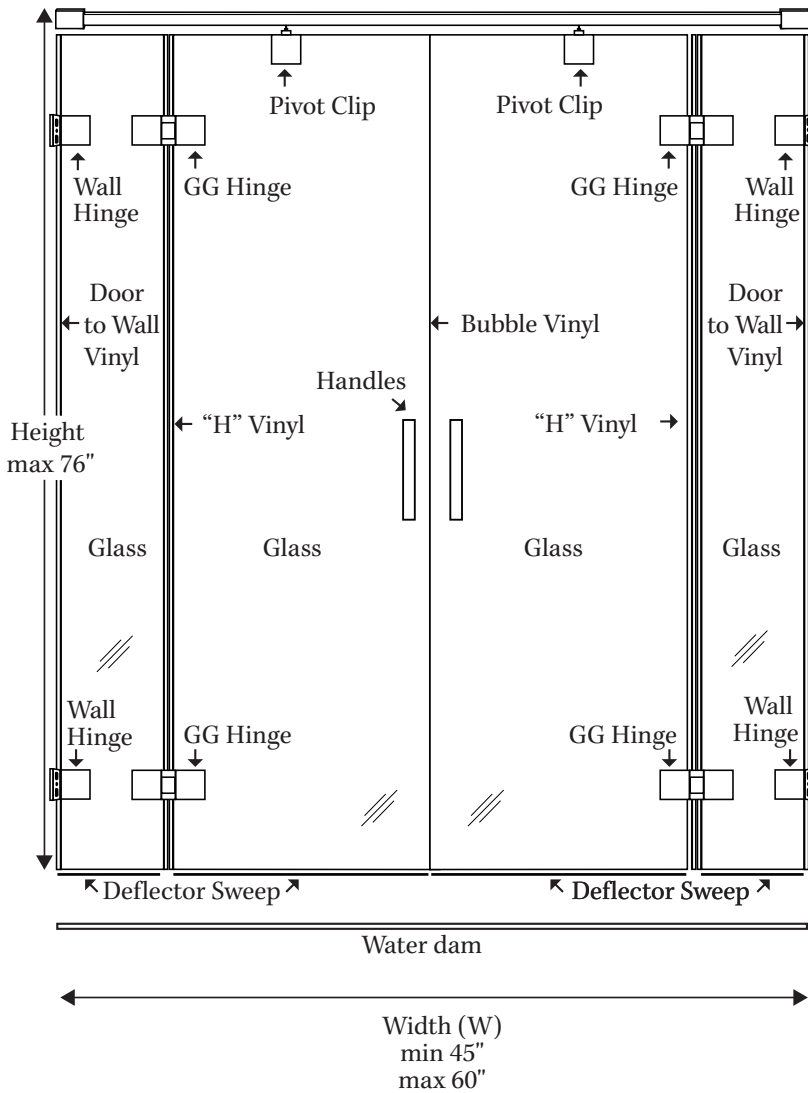

BF 1629 Centec Bifold Door

Features:

- Bifold doors operate with the ease of a conventional door
- Handle swings in a natural, ergonomic path.
- Slim 1" square brass header
- Stationary panel secured to wall
- Ideal for tight spaces-Easily clears vanities and toilets.
- Ideal for ADA applications
- Fully opened doors create a safer environment while bathing young children and adults.
- Standard 1/4" Glass.

• Specifications

Model Number:	BF-1629
Door Type:	Dual hinged doors on panels
Opening style:	GG and Wall Hinge Assembly
Opening width:	Stock 45 - 60"
Opening height stall:	Up to 76"
Glass thickness:	1/4"
Assembly:	Read Installation Guide
Country of origin:	United States of America

BF 1629 Centec Bifold Door

Top View

Front View

Side View