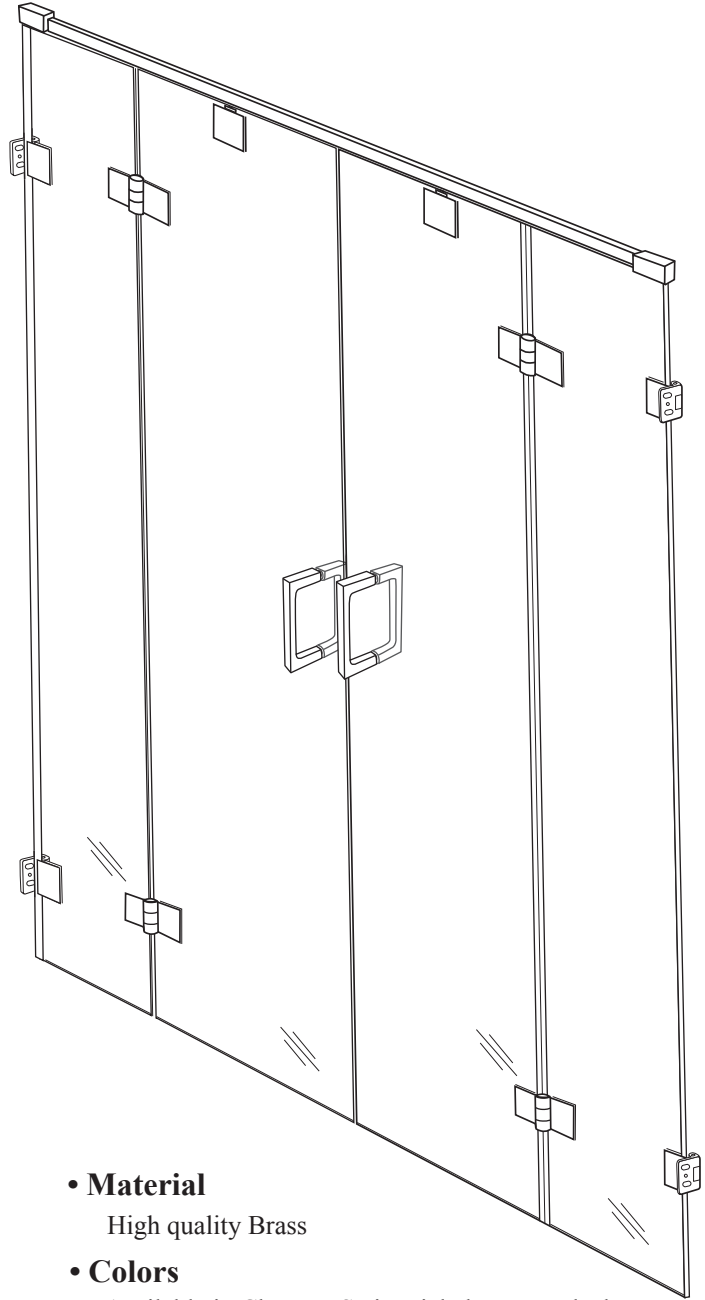

BF 1629 Centec Bifold Door

Features:

- Bifold doors operate with the ease of a conventional door
- Handle swings in a natural, ergonomic path.
- Slim 1" square brass header
- Stationary panel secured to wall
- Ideal for tight spaces-Easily clears vanities and toilets.
- Ideal for ADA applications
- Fully opened doors create a safer environment while bathing young children and adults.
- Standard 1/4" Glass.

Configurations:

- Consists of dual doors pivoting glass panels.

Glass coating option:

- Diamon-Fusion treatment helps protect the build up of soap scum and hard water deposits and reduces cleaning time by 50%. Simply wipe down with a washcloth or squeegee after showering.

Codes/Standards

Tempered Glass
ANSI Z97.1
16 CFR 1201

• Material

High quality Brass

• Colors

Available in Chrome, Satin Nickel, Matte Black.

• Century Bathworks 3 year Limited Warranty

See website or call for detailed information.

• Specifications

Model Number:	BF-1629
Door Type:	Dual hinged doors on panels
Opening style:	GG and Wall Hinge Assembly
Opening width:	Stock 45 - 60"
Opening height stall:	Up to 76"
Glass thickness:	1/4"
Assembly:	Read Installation Guide
Country of origin:	United States of America