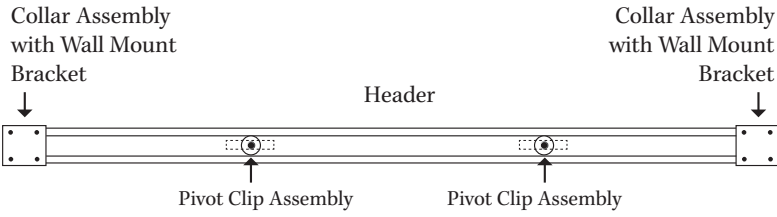

BF 1629 Centec Bifold Door

Top View