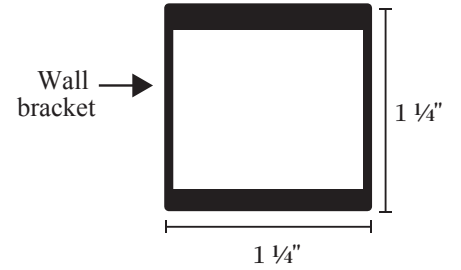

BF 1629 Centec Bifold Door

Front View