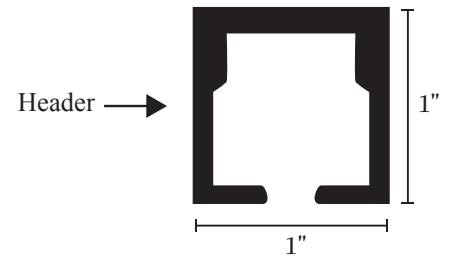

BF 1629 Centec Bifold Door

Front View