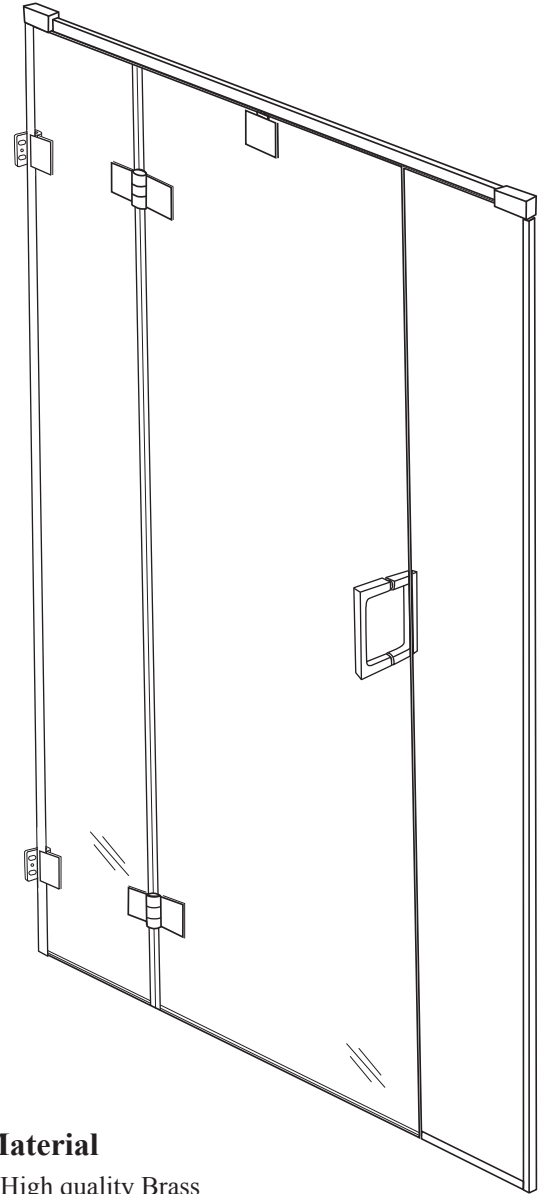

BF 1627 Centec Bifold Door

Features:

- Bifold doors operate with the ease of a conventional door
- Handle swings in a natural, ergonomic path.
- Slim 1" square brass header
- Stationary panel secured to wall
- Ideal for tight spaces-Easily clears vanities and toilets.
- Ideal for ADA applications
- Fully opened doors create a safer environment while bathing young children and adults.
- Standard 1/4" Glass.

Configurations:

- Consists of stationary panel, hinge panel and door with track guide.

Glass coating option:

- Diamon-Fusion treatment helps protect the build up of soap scum and hard water deposits and reduces cleaning time by 50%.
  Simply wipe down with a washcloth or squeegee after showering.

Codes/Standards

Tempered Glass
ANSI Z97.1
16 CFR 1201

• Material

High quality Brass

• Colors

Available in Chrome, Satin Nickel, Matte Black.

• Century Bathworks 3 year Limited Warranty

See website or call for detailed information.

• Specifications

Model Number:	BF-1627
Door Type:	Hinged Door and Panel,
Opening style:	GG and Wall Hinge Assembly
Opening width:	Stock 30 - 60"
Opening height stall:	Up to 76"
Glass thickness:	1/4"
Assembly:	Read Installation Guide
Country of origin:	United States of America