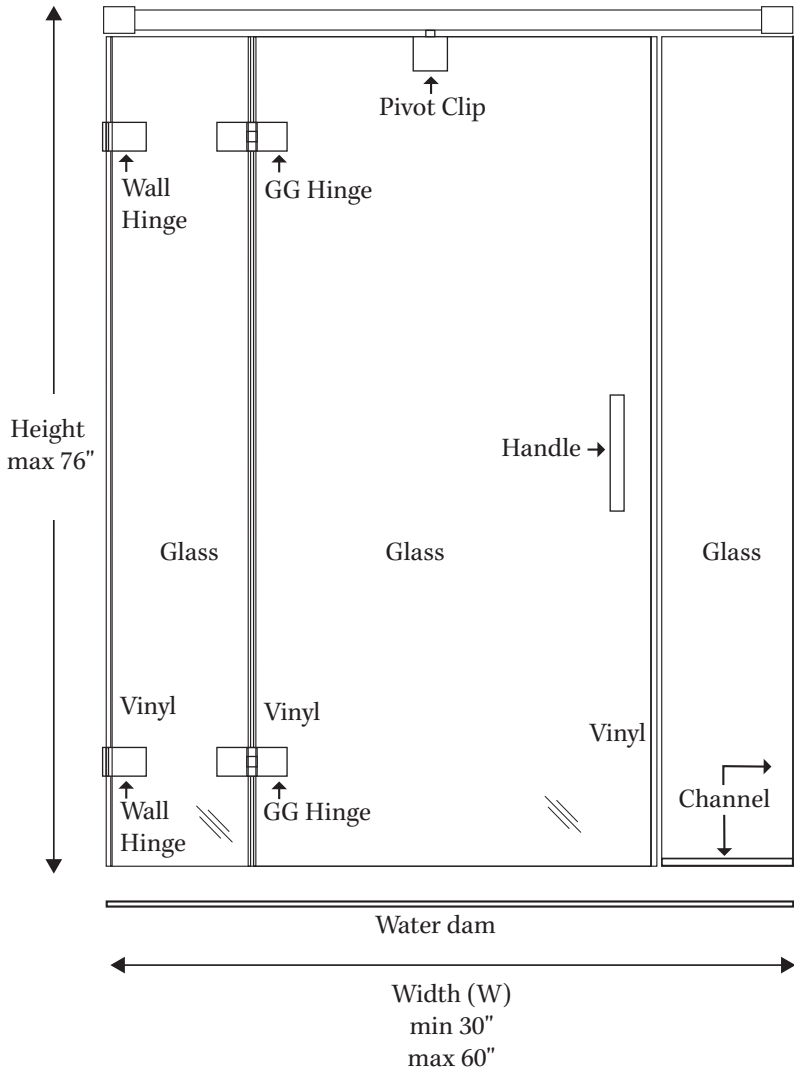

### Features:

- Bifold doors operate with the ease of a conventional door
- Handle swings in a natural, ergonomic path.
- Slim 1" square brass header
- Stationary panel secured to wall
- Ideal for tight spaces-Easily clears vanities and toilets.
- Ideal for ADA applications
- Fully opened doors create a safer environment while bathing young children and adults.
- Standard 1/4" Glass.

### Configurations:

- Consists of stationary panel, hinge panel and door with track guide.

### • Specifications

Model Number:	BF-1627
Door Type:	Hinged Door and Panel,
Opening style:	GG and Wall Hinge Assembly
Opening width:	Stock 30 - 60"
Opening height stall:	Up to 76"
Glass thickness:	1/4"
Assembly:	Read Installation Guide
Country of origin:	United States of America

# BF 1627 Centec Bifold Door

**Top View**

**Front View**

**Side View**