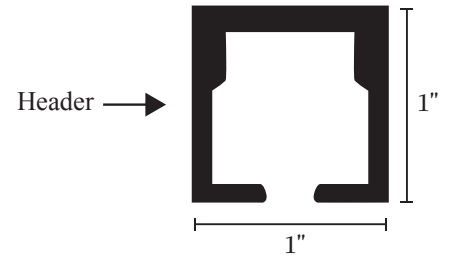

BF 1627 Centec Bifold Door

Front View