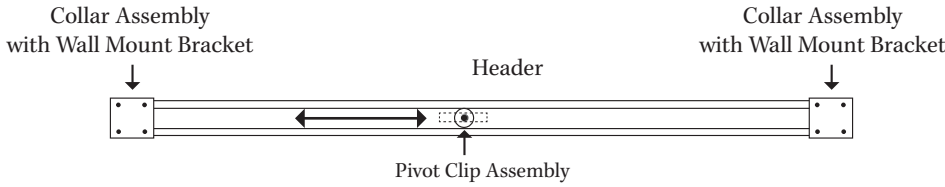

BF 1627 Centec Bifold Door

Top View