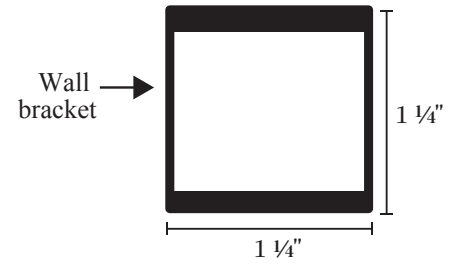

BF 1627 Centec Bifold Door

Front View